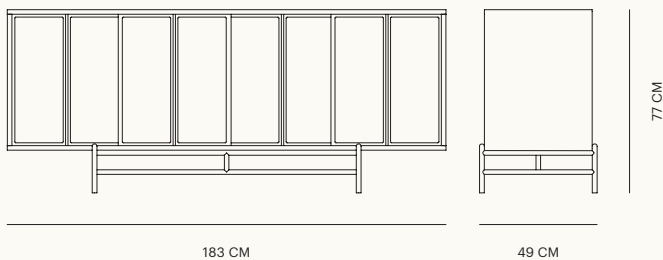

SPECIFICATIONS

Product Code	1970 (Ash), 1971 (Walnut)
Dimensions	W: 183 D: 49 H: 77 cm.
Packaged Dimensions	W: 51 D: 185 H: 80 cm.
Packaged Weight	70 kg.
Timber	Ash/Walnut
Finishes	Natural & Stained