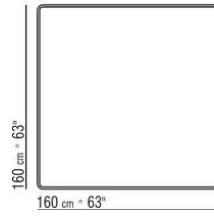

COD. 02B282