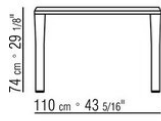

COD. 02B280