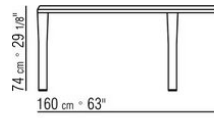

Internal metal supports

**Feet** in metal with satin, chrome, burnished, black chrome or glossy anthracite finish. Feet rest on tips made of thermoplastic material

COD. 02B280

COD. 02B282

COD. 02B283

COD. 02B284