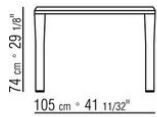

COD. 02B285