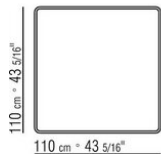

COD. 02B280