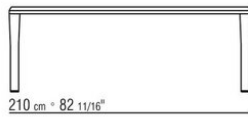

COD. 02B285