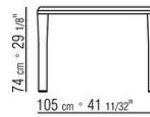

COD. 02B285