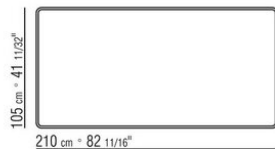

COD. 02B285