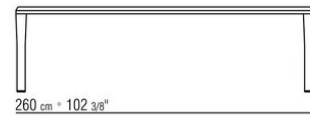

COD. 02B285