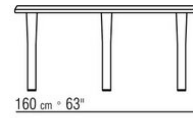

Internal metal supports

**Feet** in metal with satin, chrome, burnished, black chrome or glossy anthracite finish. Feet rest on tips made of thermoplastic material

COD. 02B280

COD. 02B282

COD. 02B283

COD. 02B284