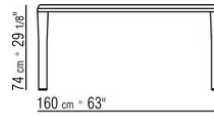

COD. 02B282