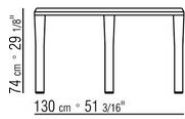

Internal metal supports

**Feet** in metal with satin, chrome, burnished, black chrome or glossy anthracite finish. Feet rest on tips made of thermoplastic material

COD. 02B280

COD. 02B282

COD. 02B283

COD. 02B284