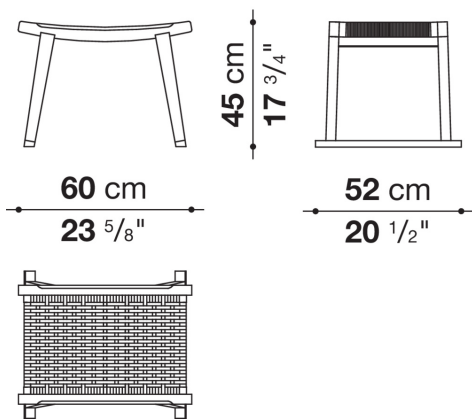

Sella

COMPLEMENTS

2006

Antonio Citterio

Description

Sella is a bench recalling oriental patterns, with a concave seat that can be upholstered in fabric or leather or with interlacing in natural cellulose rope. The structure is in solid wood in various finishes.

Technical information

Seat (ACP6P-ACP10P)
multi-layered wood panel, shaped polyurethane of different density, polyester fibre
Seat (ACP6PA-ACP10PA)
cellulose rope interlacing
Frame
solid wood
Ferrules
felt
Cover (ACP6P-ACP10P)
fabric or leather

Technical drawings

ACP6

ACP10

ACP6PA

ACP10PA