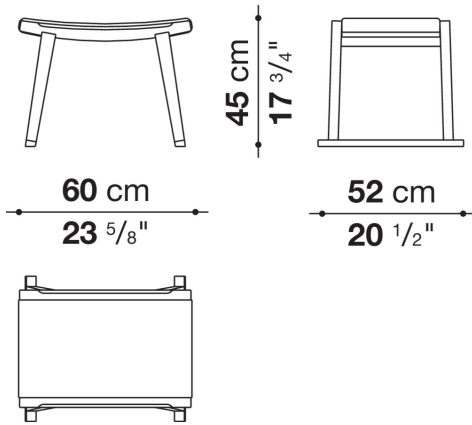

Technical drawings

ACP6