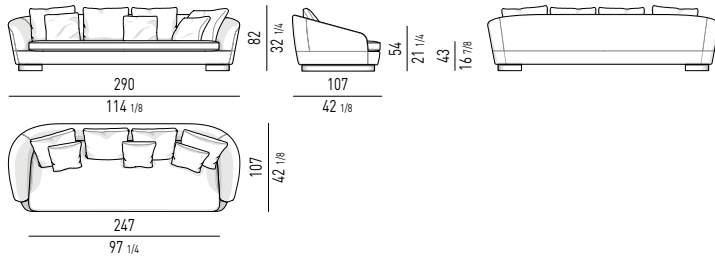

DIVANI "GRAND JACQUES" | "GRAND JACQUES" SOFAS