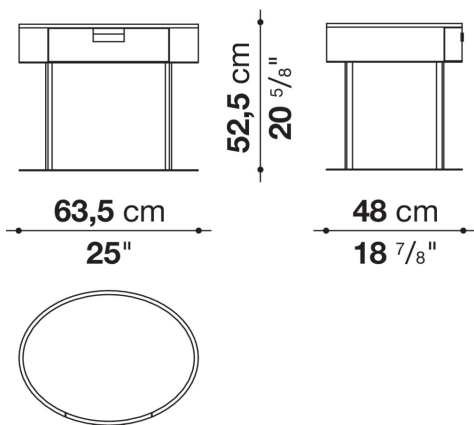

## Description

---

Perfect to be placed next to the bed, Amphora is presented in two versions: one has compact oval shape and holds two drawers of different sizes, the second one has a refined metal structure and hold one single drawer.

## Technical information

---

Frame and drawer  
solid wood, multi-layered panel, veneered wood particles panel  
Support frame (2424-2425)  
steel profiles  
Ferrules  
steel and plastic material

# Technical drawings

**2424**

**2425**

**2423**