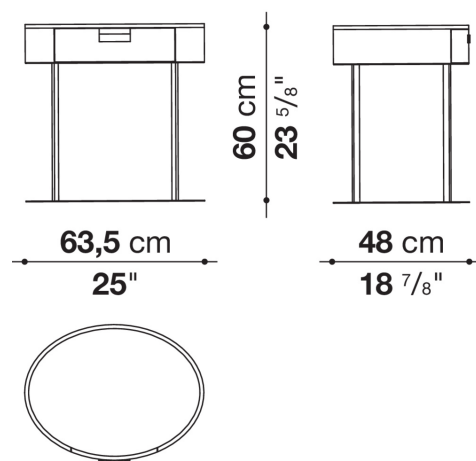

## Description

---

Perfect to be placed next to the bed, Amphora is presented in two versions: one has compact oval shape and holds two drawers of different sizes, the second one has a refined metal structure and hold one single drawer.

## Technical information

---

Frame and drawer  
solid wood, multi-layered panel, veneered wood particles panel  
Support frame (2424-2425)  
steel profiles  
Ferrules  
steel and plastic material

# Technical drawings

**2424**

**2425**

**2423**