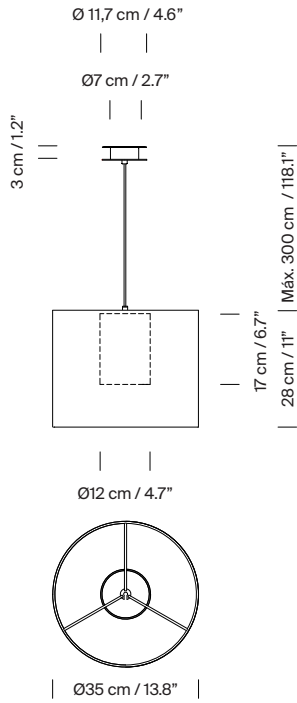

UL Models

Model A: Moaré Liviana S