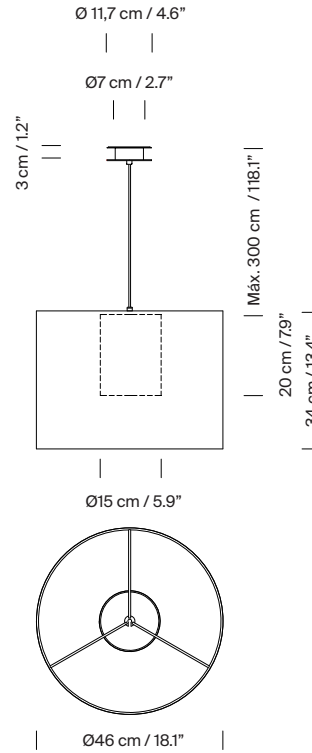

Model B: Moaré Liviana M

Collection:
Pendant lamps