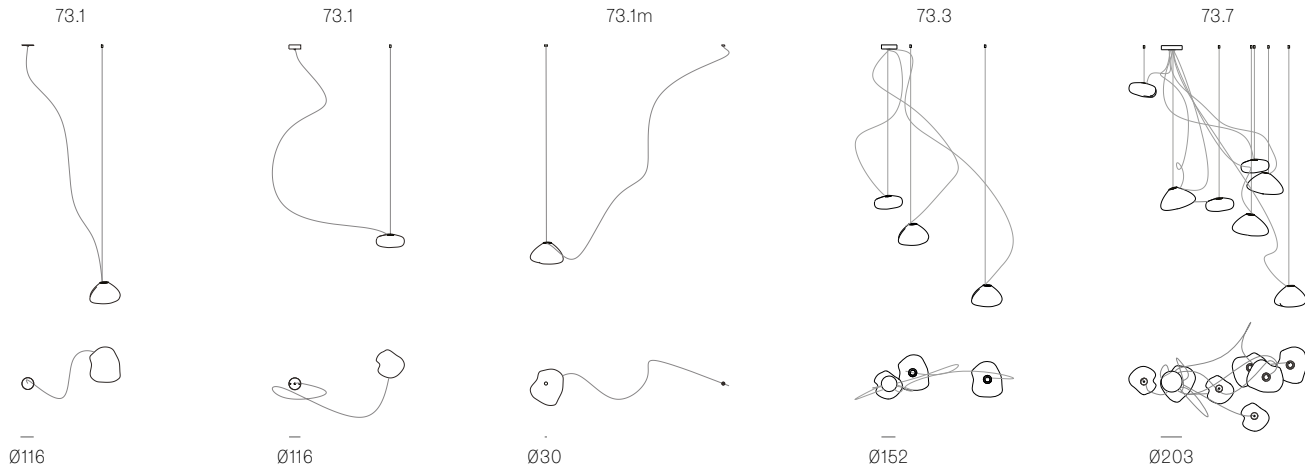

Image shown above 73.3 with round canopy

<b>Series</b>	73
<b>Mounting</b>	Ceiling mounted
<b>Glass Colours</b>	Clear, grey 1, grey 2, grey 3
<b>Lamp</b>	1W LED, 2700K, 100lm (2500K and 3000K options available) 10W Xenon, 2600K, 81lm
<b>Sculptural Cable</b>	3000mm standard / up to 30500mm maximum Adjustable length: 73.1 - 73.7 Non-adjustable length: 73.13 - 73.61
<b>Cable Finishes</b>	Black or nickel
<b>Canopy Finishes</b>	73.1 - 73.7: white, black or brushed nickel canopy 73.13 - 73.61: white canopy
<b>Materials</b>	Blown glass, braided metal cable, electrical components, steel canopy
<b>Power Supply</b>	Integral Remote mounted for 73.1m  Bocci recommends remote mounting power supplies for ease of long-term maintenance.
<b>Environment</b>	Indoor, dry location. IP30
<b>Note</b>	Pendant anchor kit included.  Every single Bocci product is handmade. Each one is variously blown, poured, carved, polished, packed and dispatched directly by us. As such, no two products are identical; they are individual, irregular expressions of our research.
<b>Patent #</b>	US D762,323 S EU 002633230-0001 - 0003

**Certifications**

**Weight (kg)**

Round

<b>73.1</b>	2.7
<b>73.3</b>	8
<b>73.7</b>	21
<b>73.13</b>	50.2
<b>73.19</b>	60.8
<b>73.37</b>	112
<b>73.61</b>	182

**Best practices for wiring multiple single pendant fixtures with remote mounted power supplies:**

- Multiple single pendant fixtures should be wired in parallel, DO NOT wire in series.
- Bocci recommends a home run line for each fixture location to avoid significant voltage drop.
- Calculations for distance to the power supply, or required wire gauge in order to avoid voltage drop, are the responsibility of the installing party.

ADJUSTABLE LENGTH

NON-ADJUSTABLE LENGTH

All dimensions are in millimeters (mm) unless otherwise specified.