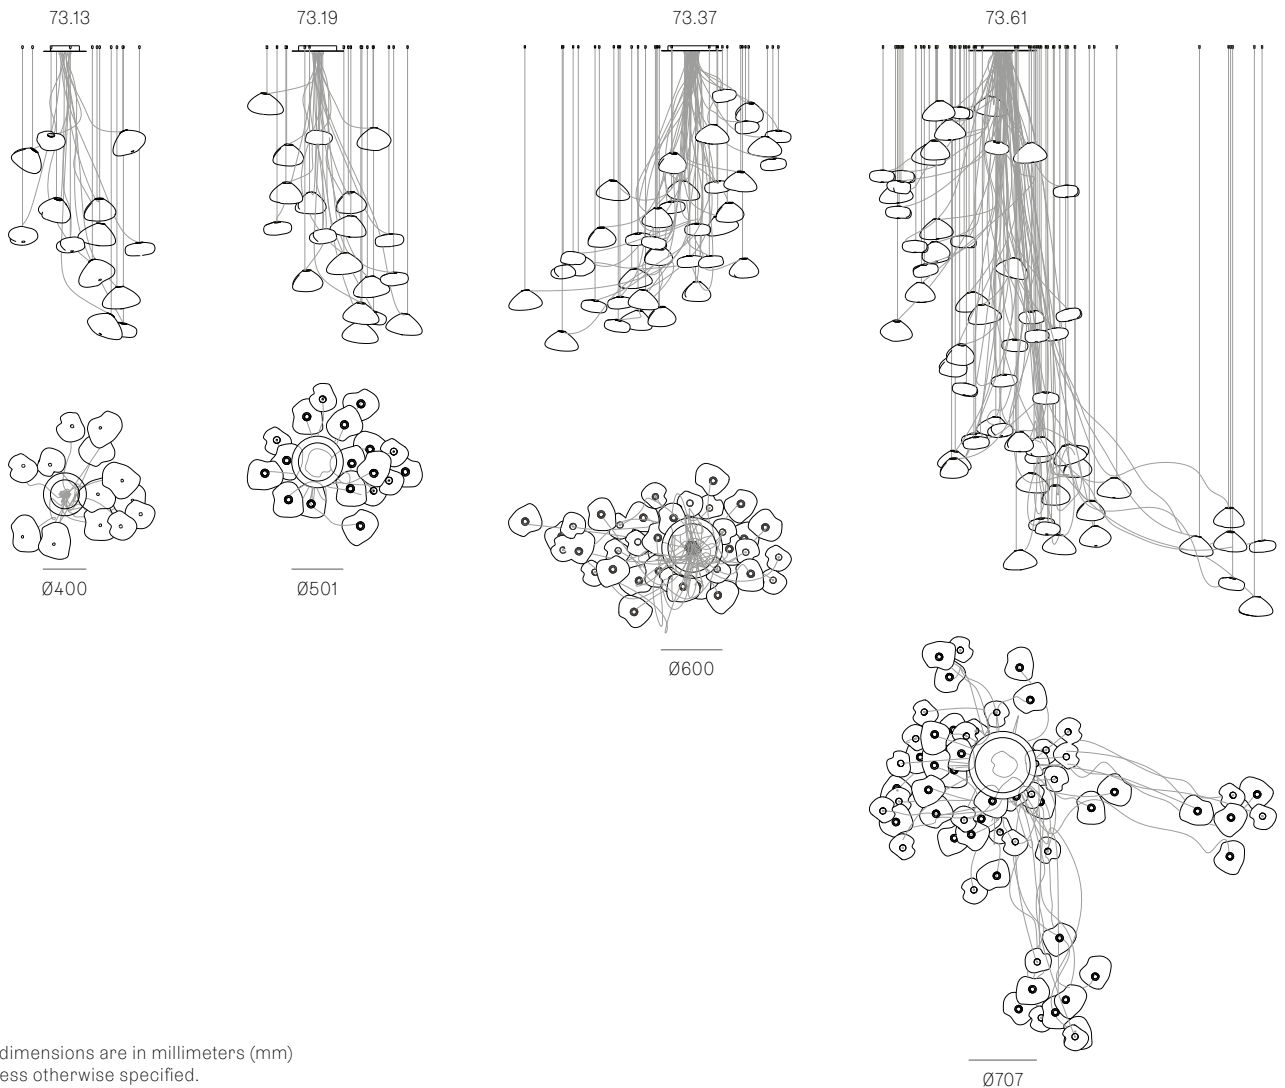

NON-ADJUSTABLE LENGTH

All dimensions are in millimeters (mm) unless otherwise specified.