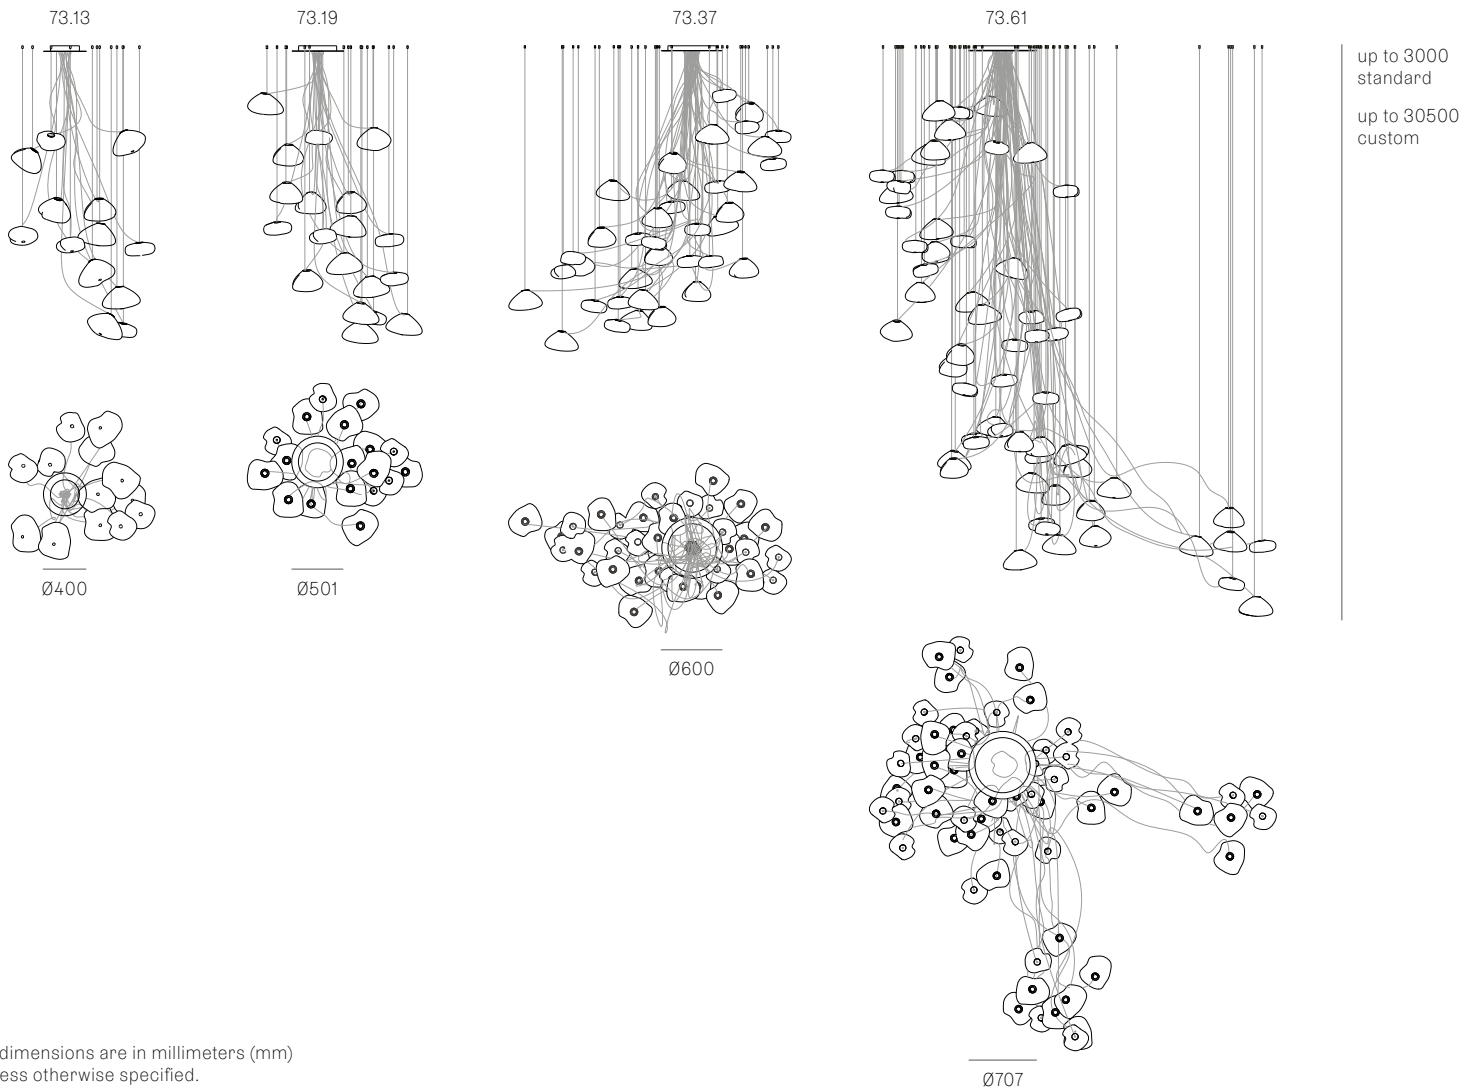

Image shown above 73.3 with round canopy

Series	73
Mounting	Ceiling mounted
Glass Colours	Clear, grey 1, grey 2, grey 3
Lamp	1.5W LED, 2500K, 130lm 10W Xenon, 2600K, 81lm
Sculptural Cable	3000mm standard / up to 30500mm maximum Adjustable length: 73.1 - 73.7 Non-adjustable length: 73.13 - 73.61
Cable Finishes	Black or nickel
Canopy Finishes	73.1 - 73.7: white, black or brushed nickel canopy 73.1mi/mo: white polyurethane canopy 73.13 - 73.61: white canopy
Materials	Blown glass, braided metal cable, electrical components, steel canopy
Power Supply	Integral Remote mounted for 73.1m/mo/mi Bocci recommends remote mounting power supplies for ease of long-term maintenance.
Environment	Indoor, dry location. IP30
Note	Unless otherwise noted when ordering, all fixtures will be outfitted to be xenon compatible. Pendant anchor kit included. Every single Bocci product is handmade. Each one is variously blown, poured, carved, polished, packed and dispatched directly by us. As such, no two products are identical; they are individual, irregular expressions of our research.
Patent #	US D762,323 S EU 002633230-0001 - 0003

Weight (kg)

Round

73.1	2.7
73.3	8
73.7	21
73.13	50.2
73.19	60.8
73.37	112
73.61	182

Best practices for wiring multiple single pendant fixtures with remote mounted power supplies:

- Multiple single pendant fixtures should be wired in parallel, DO NOT wire in series.
- Bocci recommends a home run line for each fixture location to avoid significant voltage drop.
- Calculations for distance to the power supply, or required wire gauge in order to avoid voltage drop, are the responsibility of the installing party.

ADJUSTABLE LENGTH

NON-ADJUSTABLE LENGTH

All dimensions are in millimeters (mm) unless otherwise specified.