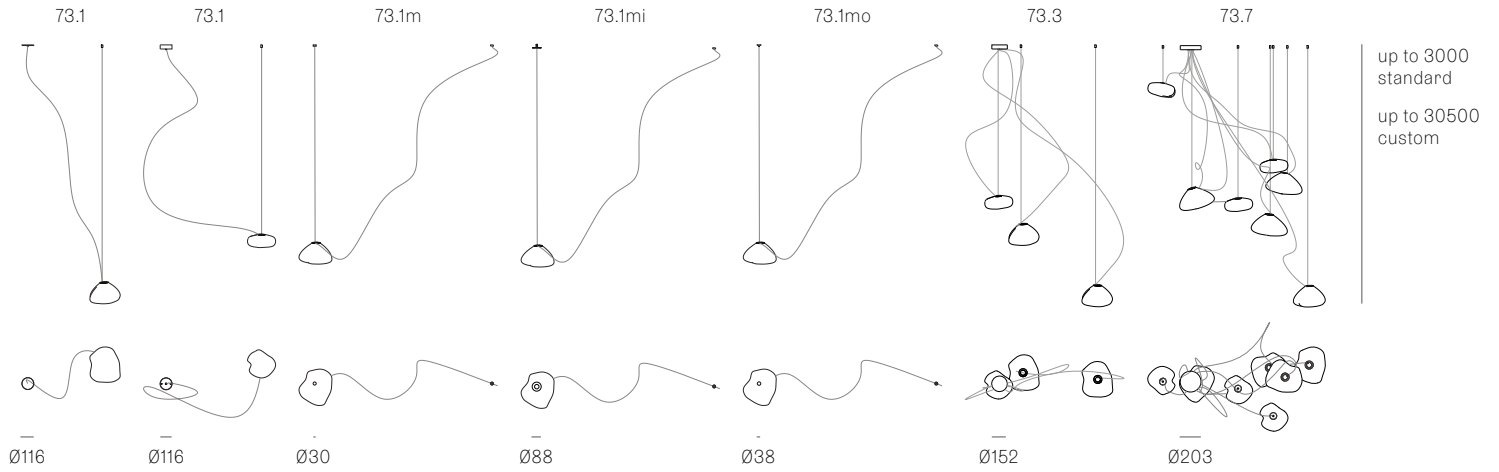

Image shown above 73.3 with round canopy

Series	73
Mounting	Ceiling mounted
Glass Colours	Clear, grey 1, grey 2, grey 3
Lamp	1.5W LED, 2500K, 130lm 10W Xenon, 2600K, 81lm
Sculptural Cable	3000mm standard / up to 30500mm maximum Adjustable length: 73.1 - 73.7 Non-adjustable length: 73.13 - 73.61
Cable Finishes	Black or nickel
Canopy Finishes	73.1 - 73.7: white, black or brushed nickel canopy 73.1mi/mo: white polyurethane canopy 73.13 - 73.61: white canopy
Materials	Blown glass, braided metal cable, electrical components, steel canopy
Power Supply	Integral Remote mounted for 73.1m/mo/mi Bocci recommends remote mounting power supplies for ease of long-term maintenance.
Environment	Indoor, dry location. IP30
Note	Unless otherwise noted when ordering, all fixtures will be outfitted to be xenon compatible. Pendant anchor kit included. Every single Bocci product is handmade. Each one is variously blown, poured, carved, polished, packed and dispatched directly by us. As such, no two products are identical; they are individual, irregular expressions of our research.
Patent #	US D762,323 S EU 002633230-0001 - 0003

Weight (kg)

Round

73.1	2.7
73.3	8
73.7	21
73.13	50.2
73.19	60.8
73.37	112
73.61	182

Best practices for wiring multiple single pendant fixtures with remote mounted power supplies:

- Multiple single pendant fixtures should be wired in parallel, DO NOT wire in series.
- Bocci recommends a home run line for each fixture location to avoid significant voltage drop.
- Calculations for distance to the power supply, or required wire gauge in order to avoid voltage drop, are the responsibility of the installing party.

ADJUSTABLE LENGTH

NON-ADJUSTABLE LENGTH

All dimensions are in millimeters (mm) unless otherwise specified.