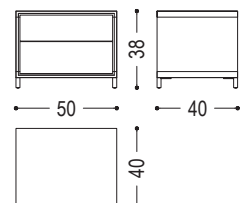

AVAILABLE FINISHES:

E4: glass 130