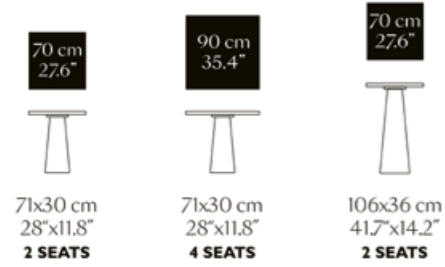

CONTAINER CLASSIC

Square Table