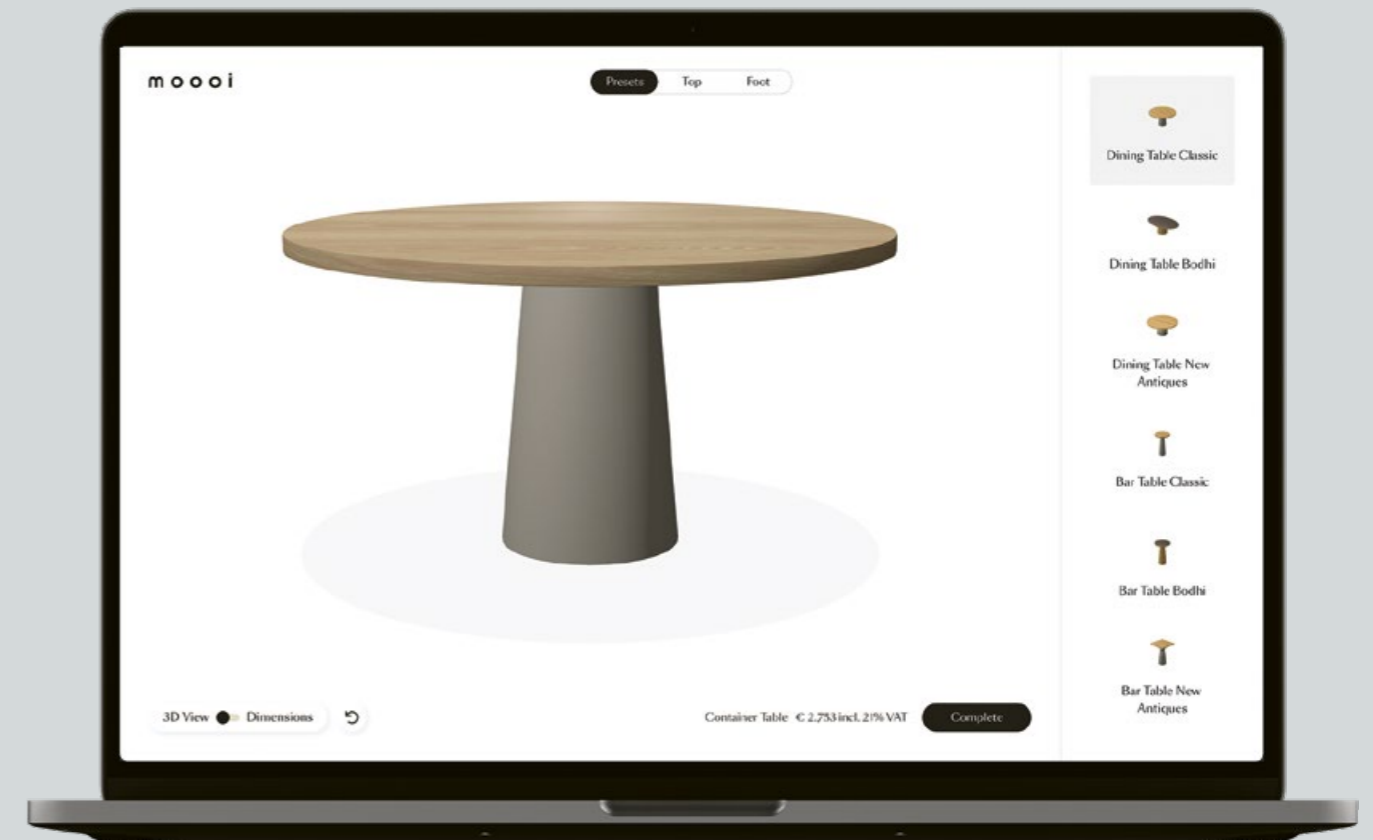

⚙️ Configure Online

Configure, Combine, Add, and Subtract

ENDLESS POSSIBILITIES

Do you have customers with specific design wishes?

Let them configure their own Container Table! With our online configurator, they can create the Container Table to match their own taste and style. The **AR tool**, accessible from the online configurator, shows how their design looks in their home.

👁️ View in AR

How does it work?

Visit moooi.to/configure-your-container and start creating your perfect Container Table. See what your Container Table looks like in your home with *View in AR*.

MOOOI ORIGINALS