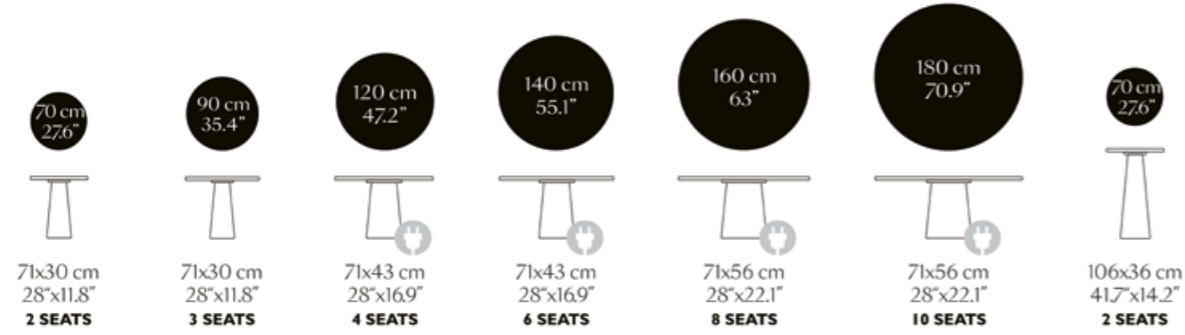

Round Table