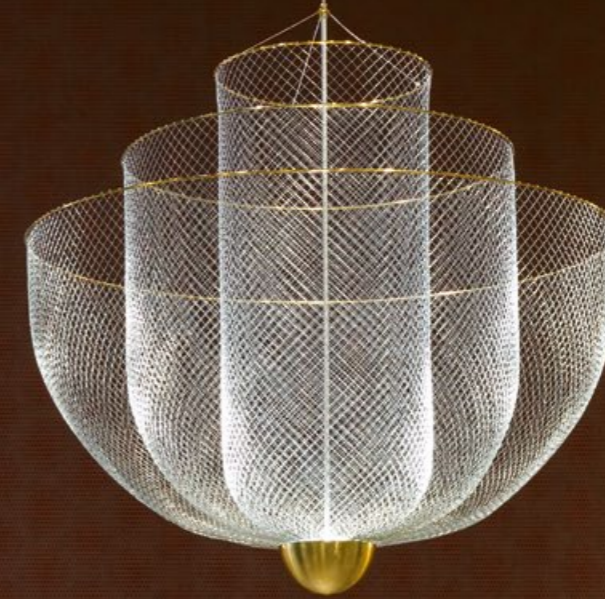

Power & USB Module option available

HPL / PE COLOURS	ROUND TOP	SQUARE TOP	OVAL TOP	BODHI FOOT
Black	☐	☐		
White	☐	☐		
Light Grey	☐	☐		
OAK COLOURS				
White Wash	☐	☐	☐	☐
Wenge	☐	☐	☐	☐
Natural Oil	☐	☐	☐	☐
Cinnamon	☐	☐	☐	☐
Black Stained	☐	☐	☐	☐
Grey Stained	☐	☐	☐	☐
RAL 9005 Jet Black	☐	☐	☐	
RAL 9016 Traffic White	☐	☐	☐	

CONTAINER TABLE BODHI BY MARCEL WANDERS STUDIO in stained Oak wenge, MESHMATICS CHANDELIER BY RICK TEGELAAR large, MONSTER CHAIR BY MARCEL WANDERS STUDIO diamond arms fabric: divina md 213.