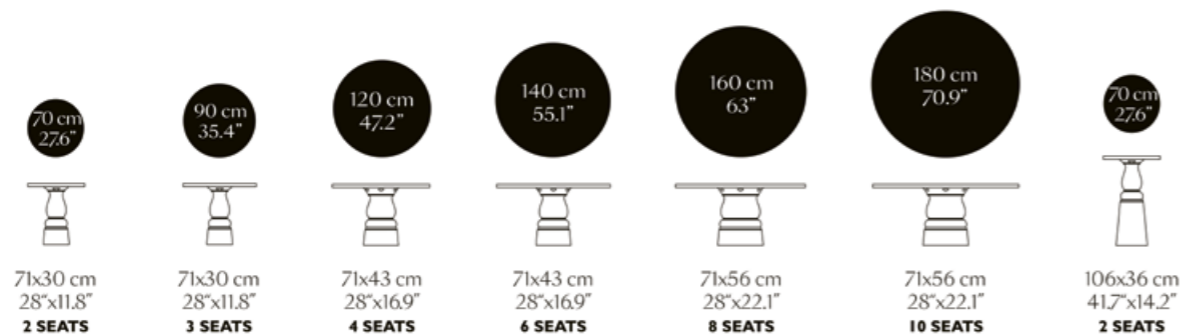

Container Table
New Antiques Oval
BY MARCEL WANDERS STUDIO

CONTAINER TABLE NEW ANTIQUES
BY MARCEL WANDERS STUDIO in HPL black,
CARBON CHAIR BY BERTJAN POT.

Square Table

Round Table

Oval Table

Stool & Bar Stool