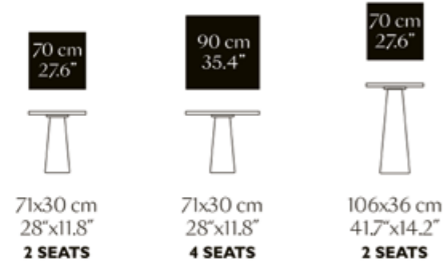

CONTAINER BODHI

Square Table