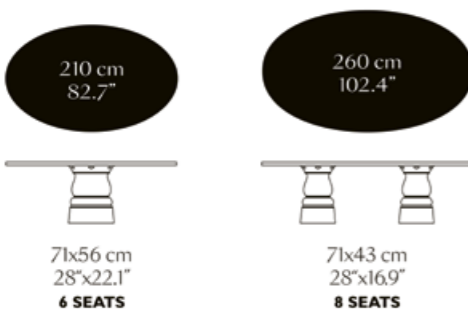

Container Table
New Antiques Oval
BY MARCEL WANDERS STUDIO

CONTAINER TABLE NEW ANTIQUES
BY MARCEL WANDERS STUDIO in HPL black,
CARBON CHAIR BY BERTJAN POT.

Square Table

Round Table

Oval Table

Stool & Bar Stool