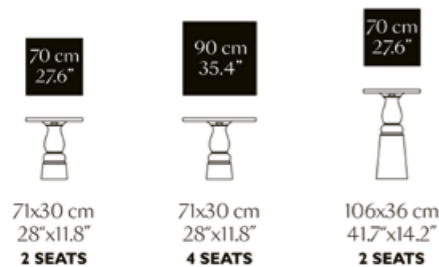

Square Table