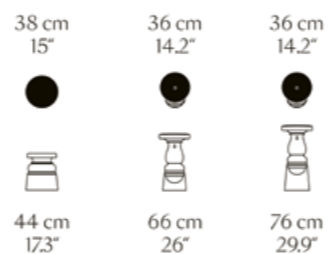

Container Table
New Antiques Oval
BY MARCEL WANDERS STUDIO

CONTAINER TABLE NEW ANTIQUES
BY MARCEL WANDERS STUDIO in HPL black,
CARBON CHAIR BY BERTJAN POT.

Square Table

Round Table

Oval Table

Stool & Bar Stool