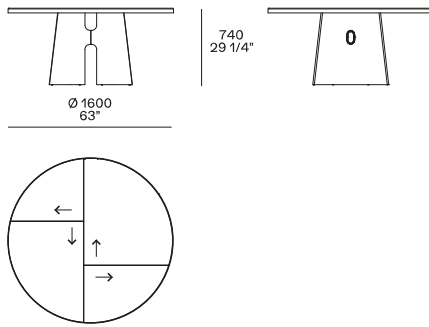

DIMENSIONS

Rectangular

The drawings show the direction of the wooden grain

Round

The drawings show the direction of the wooden grain