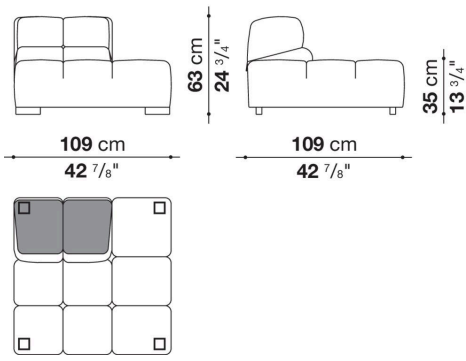

T109TPS_3T