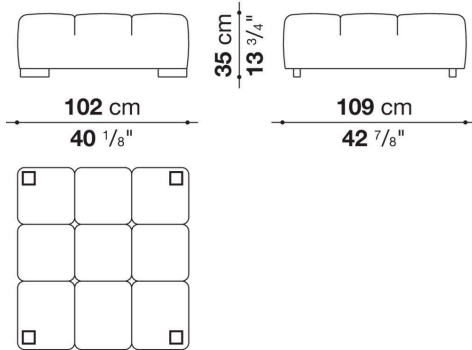

Technical drawings

T109P_2T

T102P_3T

T102P_2T