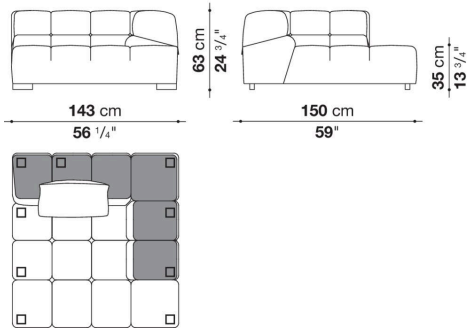

T109TPS_3T

T109TPD_3T

T143AD_4T

T177AS_3T