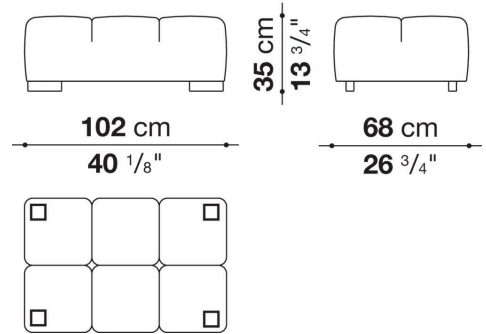

Technical drawings

T109P_2T

T102P_2T