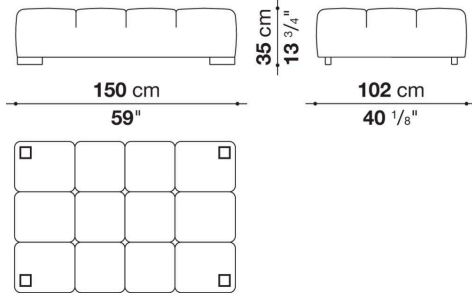

Technical drawings

T150P_3T