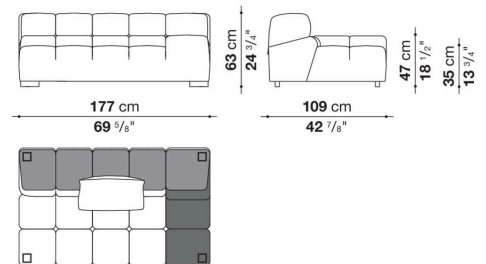

Technical drawings

T109P_2T

T102P_2T

T177BD_3T