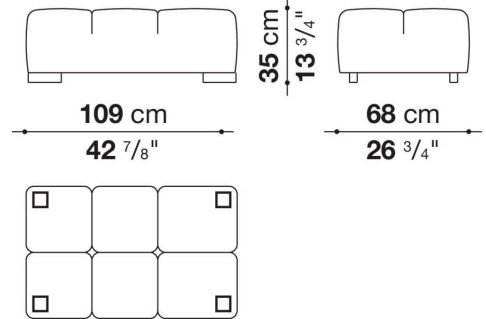

Technical drawings

T109P_2T

T102P_2T