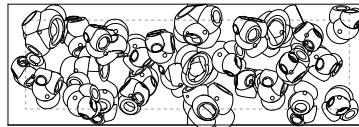

Image shown above 100.16 with square canopy

± 210 - 170mm

Series	100
Mounting	Ceiling mounted
Glass Colours	Frosted clear, frosted grey
Lamp	1W LED, 2700K, 100lm (2500K and 3000K options available) 1.5W LED, 3500K, 160lm
Coaxial Length	3000mm standard / up to 30500mm maximum Adjustable length: 100.1 - 100.7 Non-adjustable Length: 100.11 - 100.28
Canopy Finishes	100.1 - 100.7: white, black or brushed nickel canopy 100.11 - 100.28: white canopy
Materials	Blown glass, copper mesh, braided metal coaxial cable, electrical components, steel canopy
Power Supply	Integral Remote mounted for 100.1m Bocci recommends remote mounting power supplies for ease of long-term maintenance.
Environment	Indoor, dry location. IP30
Note	Every single Bocci product is handmade. Each one is variously blown, poured, carved, polished, packed and dispatched directly by us. As such, no two products are identical; they are individual, irregular expressions of our research.
Patent #	US D1027 281S EU 008526131-0001

- Multiple single pendant fixtures should be wired in parallel. DO NOT wire in series.
- Bocci recommends a home run line for each fixture location to avoid significant voltage drop.
- Calculations for distance to the power supply, or required wire guage in order to avoid voltage drop, are the responsibility of the installing party.

NON-ADJUSTABLE LENGTH

100.20

1320 x 300

100.20

Ø755

100.28

1320 x 444

100.28