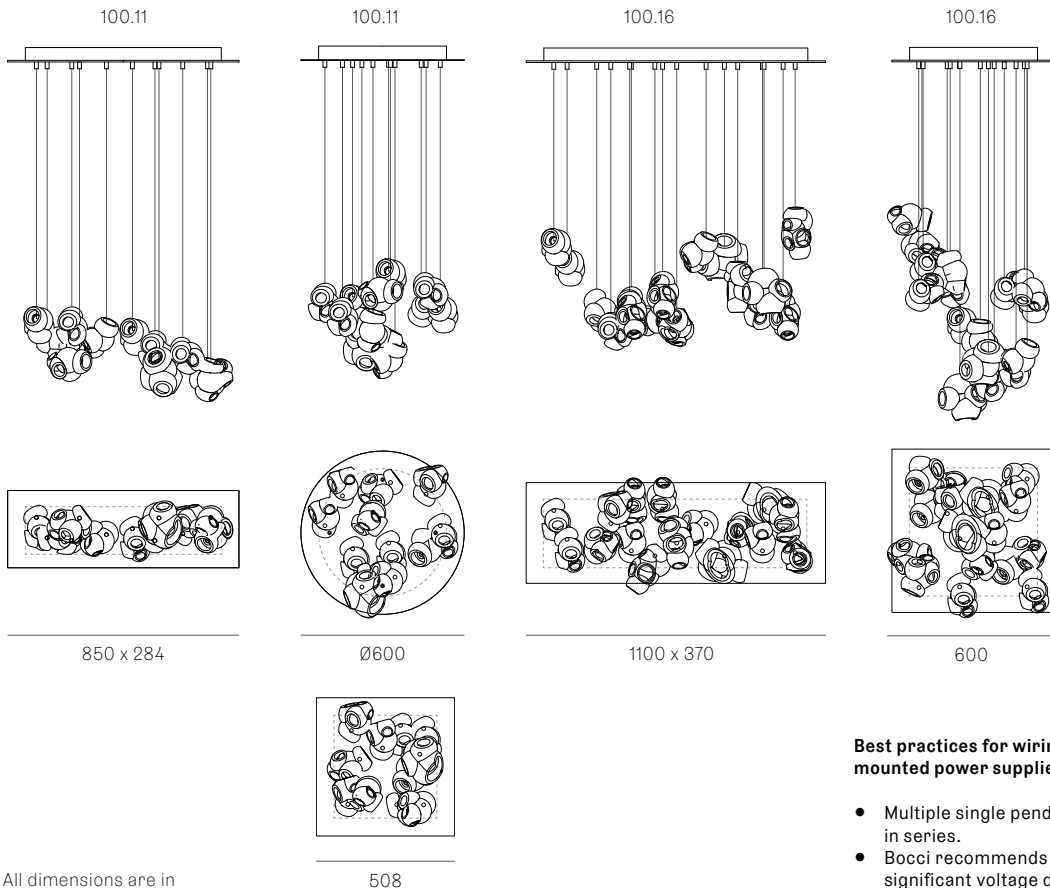

Image shown above 100.16 with square canopy

± 210 - 170mm

Series	100
Mounting	Ceiling mounted
Glass Colours	Frosted clear, frosted grey
Lamp	1W LED, 2700K, 100lm (2500K and 3000K options available) 1.5W LED, 3500K, 160lm
Coaxial Length	3000mm standard / up to 30500mm maximum Adjustable length: 100.1 - 100.7 Non-adjustable Length: 100.11 - 100.28
Canopy Finishes	100.1 - 100.7: white, black or brushed nickel canopy 100.11 - 100.28: white canopy
Materials	Blown glass, copper mesh, braided metal coaxial cable, electrical components, steel canopy
Power Supply	Integral Remote mounted for 100.1m Bocci recommends remote mounting power supplies for ease of long-term maintenance.
Environment	Indoor, dry location. IP30
Note	Every single Bocci product is handmade. Each one is variously blown, poured, carved, polished, packed and dispatched directly by us. As such, no two products are identical; they are individual, irregular expressions of our research.
Patent #	US D1027 281S EU 008526131-0001

Weight (kg)

Round

100.1	2.8
100.3	7.7
100.5	12.1
100.7	17.2
100.11	38
100.20	64.8

Square

100.11	38.1
100.16	53
100.28	87

Rectangle

100.11	37.6
100.16	54.2
100.20	64.4
100.28	87.9

ADJUSTABLE LENGTH

up to 3000
standard
up to 30500
custom

NON-ADJUSTABLE LENGTH

up to 3000
standard
up to 30500
custom

All dimensions are in millimeters (mm) unless otherwise specified.

Best practices for wiring multiple single pendant fixtures with remote mounted power supplies:

NON-ADJUSTABLE LENGTH

100.20

1320 x 300

100.20

Ø755

100.28

1320 x 444

100.28