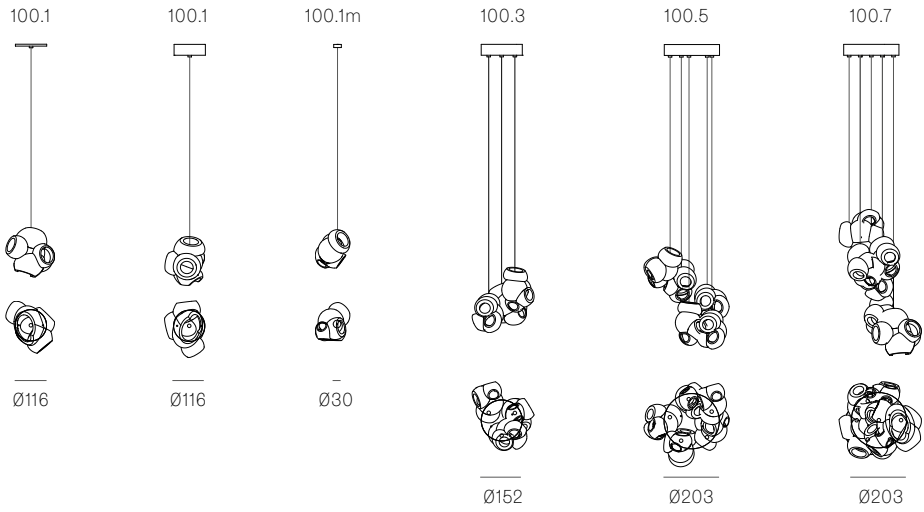

Image shown above 100.16 with square canopy

± 210 - 170mm

Series	100
Mounting	Ceiling mounted
Glass Colours	Frosted clear, frosted grey
Lamp	1W LED, 2700K, 100lm (2500K and 3000K options available) 1.5W LED, 3500K, 160lm
Coaxial Length	3000mm standard / up to 30500mm maximum Adjustable length: 100.1 - 100.7 Non-adjustable Length: 100.11 - 100.28
Canopy Finishes	100.1 - 100.7: white, black or brushed nickel canopy 100.11 - 100.28: white canopy
Materials	Blown glass, copper mesh, braided metal coaxial cable, electrical components, steel canopy
Power Supply	Integral Remote mounted for 100.1m Bocci recommends remote mounting power supplies for ease of long-term maintenance.
Environment	Indoor, dry location. IP30
Note	Every single Bocci product is handmade. Each one is variously blown, poured, carved, polished, packed and dispatched directly by us. As such, no two products are identical; they are individual, irregular expressions of our research.
Patent #	US D1027 281S EU 008526131-0001

Weight (kg)

Round

100.1	2.8
100.3	7.7
100.5	12.1
100.7	17.2
100.11	38
100.20	64.8

Square

100.11	38.1
100.16	53
100.28	87

Rectangle

100.11	37.6
100.16	54.2
100.20	64.4
100.28	87.9

ADJUSTABLE LENGTH

up to 3000
standard
up to 30500
custom

NON-ADJUSTABLE LENGTH

up to 3000
standard
up to 30500
custom

All dimensions are in millimeters (mm) unless otherwise specified.

Best practices for wiring multiple single pendant fixtures with remote mounted power supplies:

NON-ADJUSTABLE LENGTH

100.20

1320 x 300

100.20

Ø755

100.28

1320 x 444

100.28