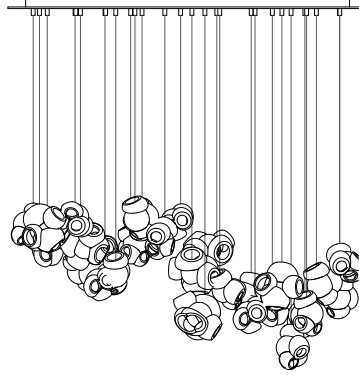

Image shown above 100.16 with square canopy

± 210 - 170mm

Series	100
Mounting	Ceiling mounted
Glass Colours	Frosted clear, frosted grey
Lamp	1W LED, 2700K, 100lm (2500K and 3000K options available) 1.5W LED, 3500K, 160lm
Coaxial Length	3000mm standard / up to 30500mm maximum Adjustable length: 100.1 - 100.7 Non-adjustable Length: 100.11 - 100.28
Canopy Finishes	100.1 - 100.7: white, black or brushed nickel canopy 100.11 - 100.28: white canopy
Materials	Blown glass, copper mesh, braided metal coaxial cable, electrical components, steel canopy
Power Supply	Integral Remote mounted for 100.1m Bocci recommends remote mounting power supplies for ease of long-term maintenance.
Environment	Indoor, dry location. IP30
Note	Every single Bocci product is handmade. Each one is variously blown, poured, carved, polished, packed and dispatched directly by us. As such, no two products are identical; they are individual, irregular expressions of our research.
Patent #	US D1027 281S EU 008526131-0001

- Multiple single pendant fixtures should be wired in parallel. DO NOT wire in series.
- Bocci recommends a home run line for each fixture location to avoid significant voltage drop.
- Calculations for distance to the power supply, or required wire guage in order to avoid voltage drop, are the responsibility of the installing party.

NON-ADJUSTABLE LENGTH

100.20

1320 x 300

100.20

Ø755

100.28

1320 x 444

100.28