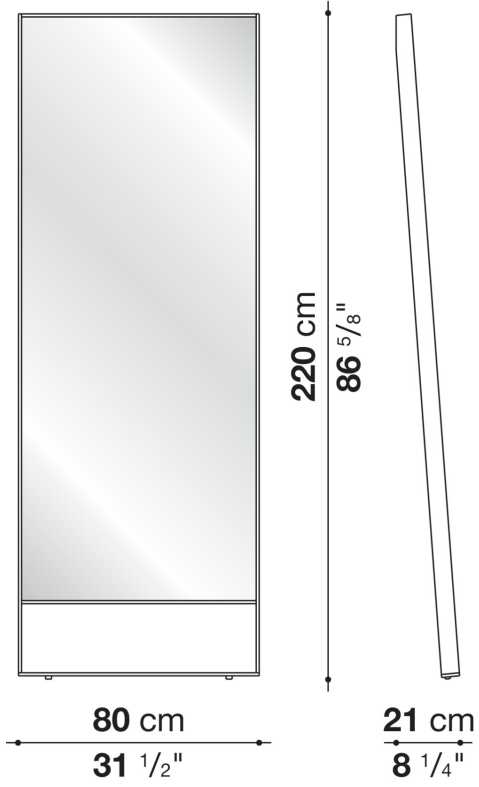

Psiche

COMPLEMENTS

2001

Antonio Citterio

Description

Mirrors with steel surround; thanks to the angled top surround they can be leaned against a wall. Proposed not only for the bedroom; they can also be used in a living area to make the ambiance seem larger.

Technical information

Panel
melamine faced wood particles
Mirror
with protective safety film
Frame
drawn steel
Feet
plastic material

Technical drawings

SMS1

SMS2