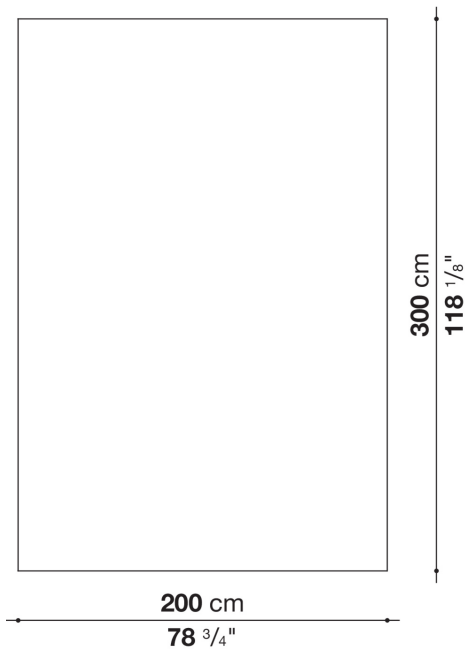

Technical drawings

ML2T