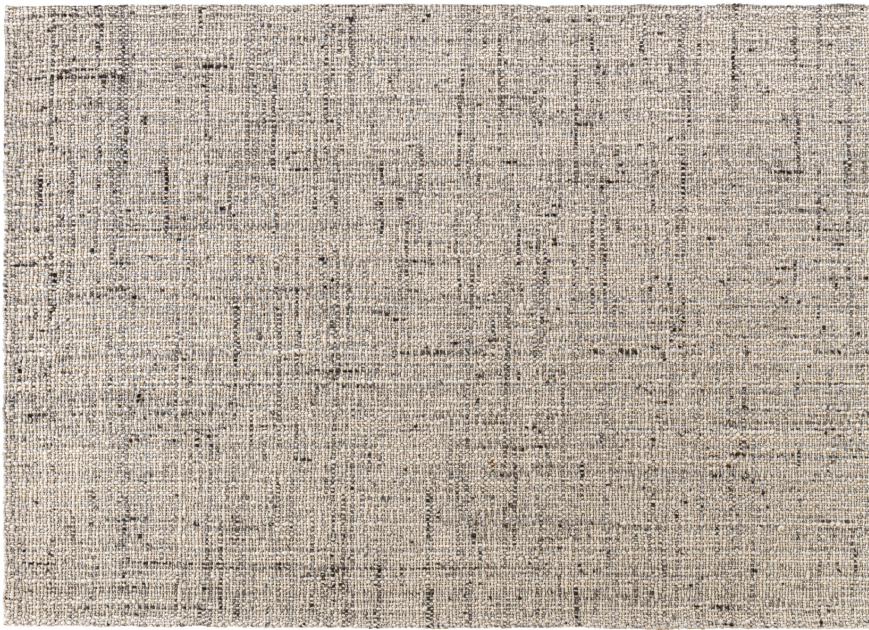

## Description

---

Milos is a handmade pure wool carpet. It is available in a rectangular version in three standard sizes, with the possibility of having it also made to measure. Two the colours to choose from.

## Technical information

---

**Material (upper side)**

100% wool

**Material (lower side)**

90% cotton and 10% polyester