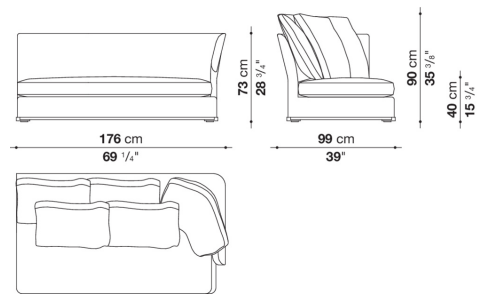

Technical drawings

9AM176D