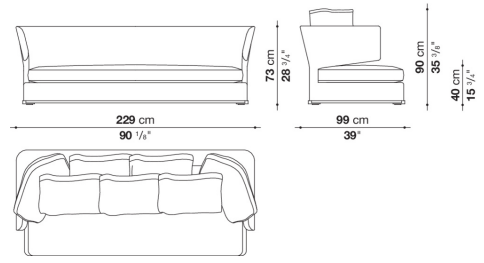

Technical drawings

9AM229