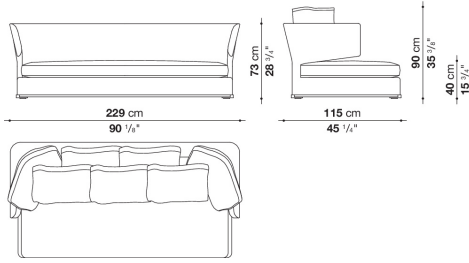

Technical drawings

AM229