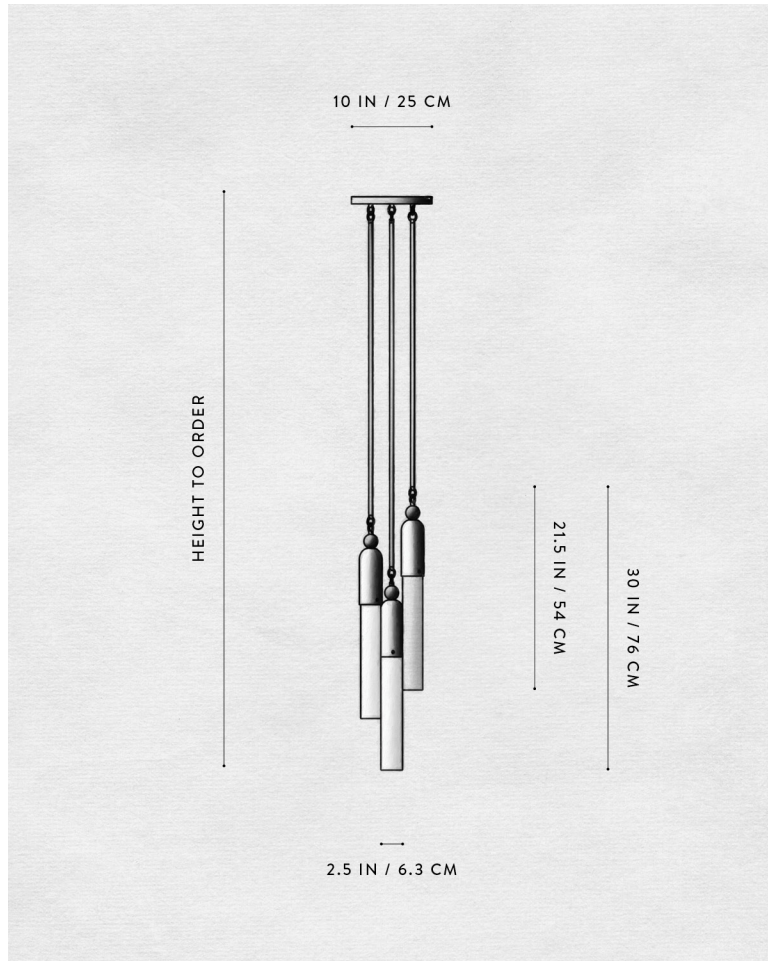

A P P A R A T U S

OIL-RUBBED BRONZE

TASSEL : 3 INSTALLATION

REFERENCE	PASSEMENERIE HISTORICAL REINTERPRETATION YVES SAINT LAURENT
COMPOSITION	MOLD-BLOWN GLASS CYLINDERS BRASS DOME AND ARMATURE

A P P A R A T U S

TASSEL : 3 INSTALLATION

DIMENSIONS	Ø 10 IN Ø 25 CM HEIGHT TO ORDER
WEIGHT	APPROX. 20 LBS / 9 KG
PRICE	FROM \$7500
MINIMUM HEIGHT	37 IN
INCLUDES	60 IN
ADD HEIGHT	\$30 / IN
VOLTAGE	120-240 UL / CE
LAMPING	3 X 8W DIMMABLE LED 800 LUMENS EACH 2700K
DRIVER LIFE	50,000 HOURS
DEPOSIT	50% UPON ORDER
BALANCE	DUE PRIOR TO SHIPPING
LEAD TIME	PLEASE REFER TO WEBSITE