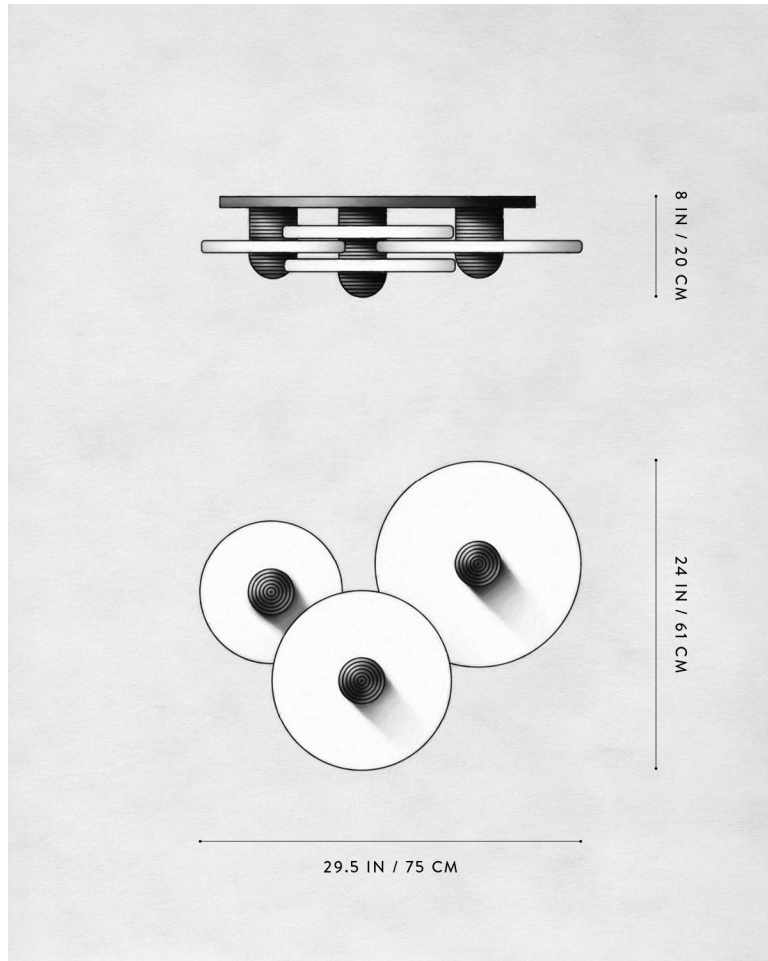

A P P A R A T U S

AGED BRASS

MEDIAN : 3 SURFACE

REFERENCE

MINARETS
SOLAR ECLIPSE

COMPOSITION

ALABASTER
FLUTED BRASS

A P P A R A T U S

AGED BRASS

A P P A R A T U S

	MEDIAN : 3 SURFACE
DIMENSIONS	8 H, 29.5 W, 24 L IN 20 H, 75 W, 61 L CM
WEIGHT	APPROX. 80 LBS / 37 KG
PRICE	FROM \$9600
INSTALLATION	SUITABLE FOR CEILING OR WALL
VOLTAGE	120-240 UL / CE
LAMPING	4 X 8W DIMMABLE LED 800 LUMENS EACH 2500K
DRIVER LIFE	50,000 HOURS
DEPOSIT	50% UPON ORDER
BALANCE	DUE PRIOR TO SHIPPING
LEAD TIME	PLEASE REFER TO WEBSITE