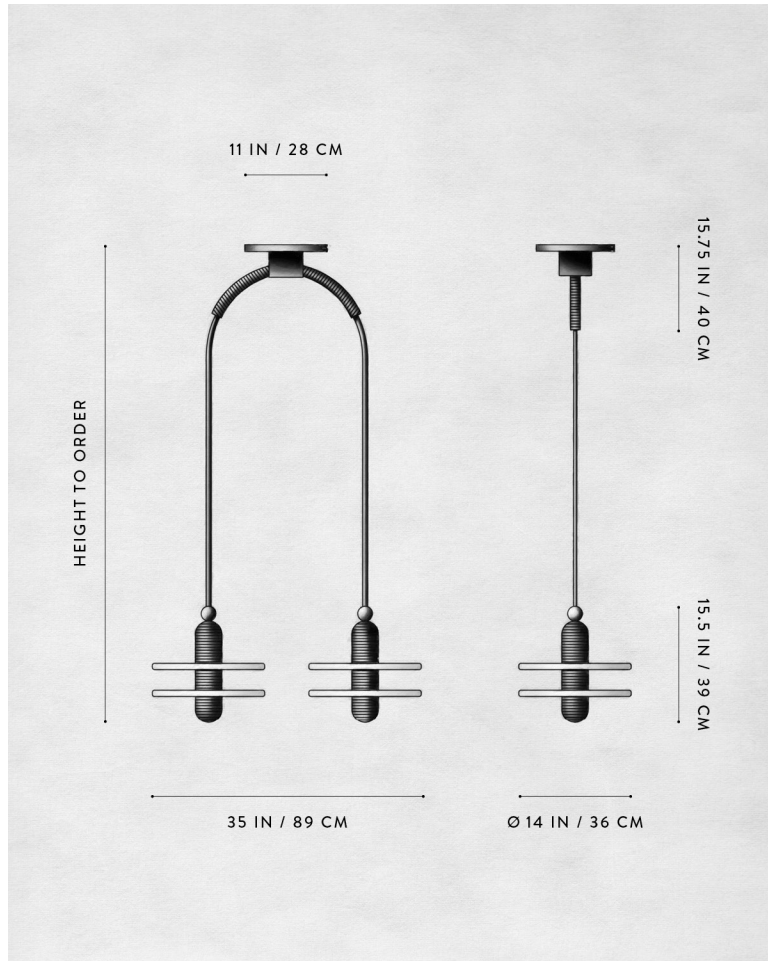

A P P A R A T U S

OIL-RUBBED BRONZE

MEDIAN : 2 PENDANT

REFERENCE

MINARETS
SOLAR ECLIPSE

COMPOSITION

ALABASTER
FLUTED BRASS

A P P A R A T U S

TARNISHED SILVER

OIL-RUBBED BRONZE

A P P A R A T U S

MEDIAN : 2 PENDANT

DIMENSIONS	35 W, 14 D IN 89 W, 36 D CM HEIGHT TO ORDER
WEIGHT	APPROX. 75 LBS / 35 KG
PRICE	FROM \$15500
MINIMUM HEIGHT	36 IN
INCLUDES	85 IN
ADD HEIGHT	\$20 / IN
VOLTAGE	120-240 UL / CE
LAMPING	4 X 8W DIMMABLE LED 800 LUMENS EACH 2500K
DRIVER LIFE	50,000 HOURS
DEPOSIT	50% UPON ORDER
BALANCE	DUE PRIOR TO SHIPPING
LEAD TIME	PLEASE REFER TO WEBSITE