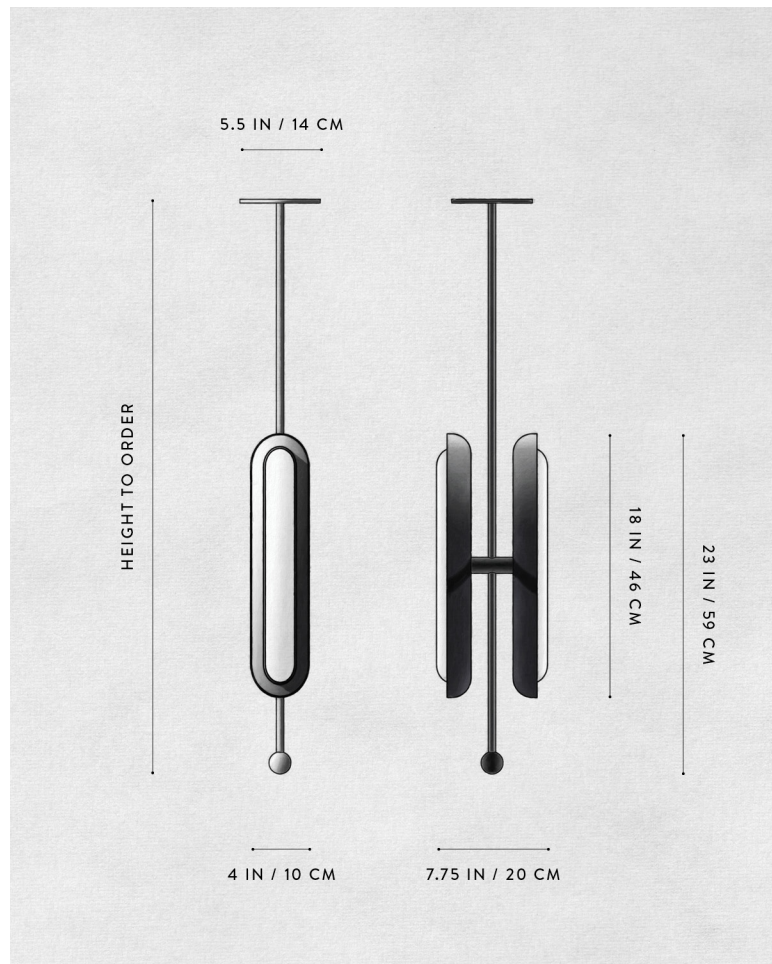

A P P A R A T U S

CIRCUIT: 2 PENDANT VERTICAL

DIMENSIONS

4 W, 7.75 D IN

10 W, 20 D CM

WEIGHT

HEIGHT TO ORDER

APPROX. 10 LBS / 5 KG

PRICE

FROM $5000

FROM $5800 FOR TWO-TONE SHADES

TWO-TONE IS AGED BRASS SHADE INTERIOR

WITH BLACKENED BRASS SHADE EXTERIOR

MINIMUM HEIGHT

28 IN

INCLUDES

60 IN

ADD HEIGHT

$10 / IN

VOLTAGE

120-240

UL / CE

LAMPING

2 X 16W DIMMABLE LED

1700 LUMENS EACH

2700K

DRIVER LIFE

50,000 HOURS

DEPOSIT

50% UPON ORDER

BALANCE

PRIOR TO SHIPPING

LEAD TIME

PLEASE REFER TO WEBSITE

FINISHED AND ASSEMBLED BY HAND IN NY

DOMESTIC AND IMPORTED COMPONENTS