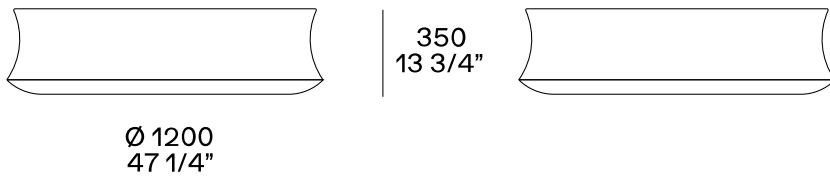

DESCRIPTION

Typology

Coffee table

Structure

Antique bronze version: copper / painted brass

Lacquered version: lacquered polyurethane

DIMENSIONS

FINISHES