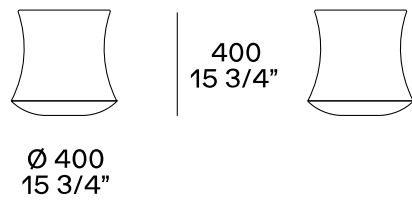

DESCRIPTION

Typology

Coffee table

Structure

Antique bronze version: copper / painted brass

Lacquered version: lacquered polyurethane

DIMENSIONS

FINISHES