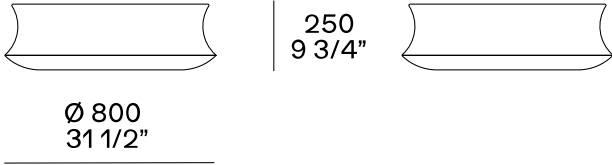

DESCRIPTION

Typology

Coffee table

Structure

Antique bronze version: copper / painted brass

Lacquered version: lacquered polyurethane

DIMENSIONS

FINISHES