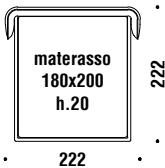

Slatted base 200x160

Rete doghe 200x160

HL0195

 0,3 m³

160

Slatted base 200x170

Rete doghe 200x170

HL0196