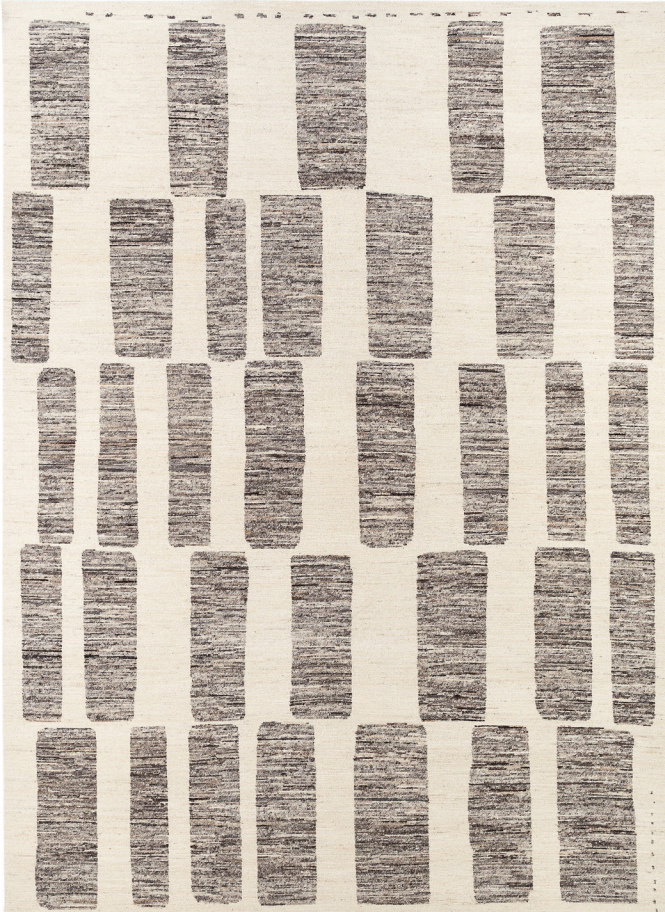

CARINI

NEW YORK CITY

COCO DRUM SHIVA PURI

Shiva Puri Weave, 100% wool

Shown in 10' x 14'