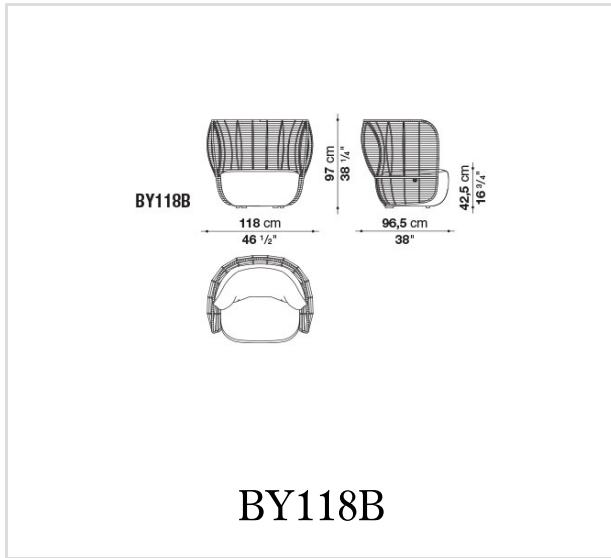

Technical information

Internal frame

tubular steel and steel profiles

Back frame

aluminium

Upholstery

Bayfit® (Bayer®) flexible cold shaped polyurethane foam, water repellent polyester fibre cover

Back cushion

Solotex fibre and visco-elastic polyurethane combination, cover in water repellent polyester fibre

Interlacing

polypropylene fibre braid

Feet and ferrules

thermoplastic material

Waterproof cover cloth

PES fabric coated on one side in PU

Cover

fabric in limited categories

Technical drawings

B&B Italia reserves the right to make technological and aesthetic improvements to its models, including changes to the sizes and materials, without notice. The technical drawings do not define the details of the product. The measurements shown are indicative and may undergo changes. In particular, the dimensions relevant to the padded parts are subject to usage tolerances over time caused by the normal adjustment of the padding. For the specific information, please contact the dealer closest to you.