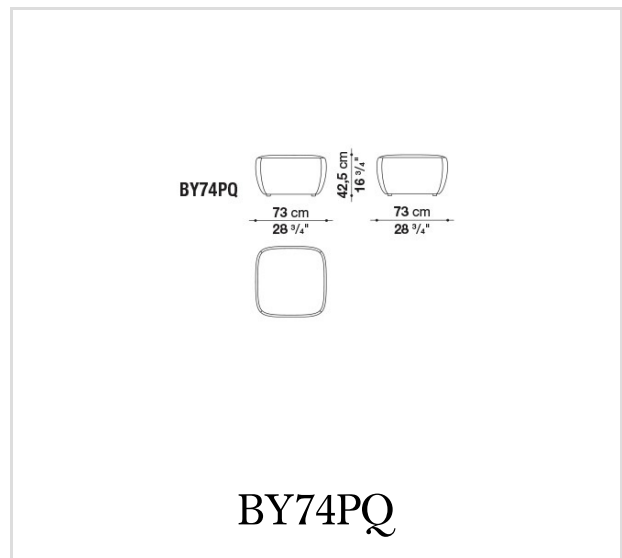

Cover

fabric in limited categories

Technical drawings

B&B Italia reserves the right to make technological and aesthetic improvements to its models, including changes to the sizes and materials, without notice. The technical drawings do not define the details of the product. The measurements shown are indicative and may undergo changes. In particular, the dimensions relevant to the padded parts are subject to usage tolerances over time caused by the normal adjustment of the padding. For the specific information, please contact the dealer closest to you.