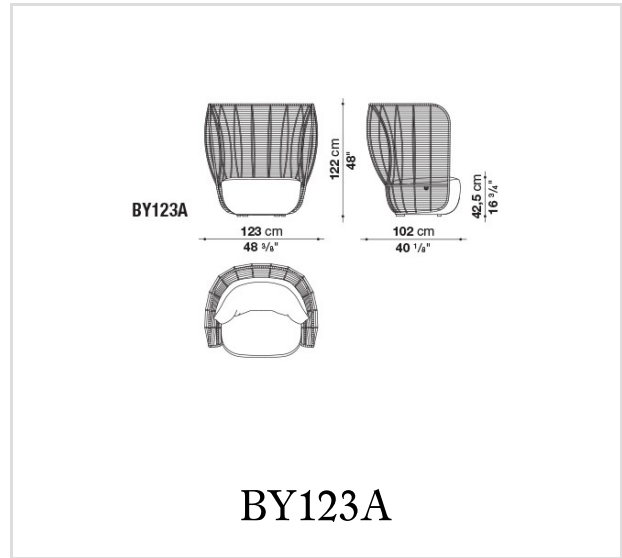

Cover

fabric in limited categories

Technical drawings

B&B Italia reserves the right to make technological and aesthetic improvements to its models, including changes to the sizes and materials, without notice. The technical drawings do not define the details of the product. The measurements shown are indicative and may undergo changes. In particular, the dimensions relevant to the padded parts are subject to usage tolerances over time caused by the normal adjustment of the padding. For the specific information, please contact the dealer closest to you.