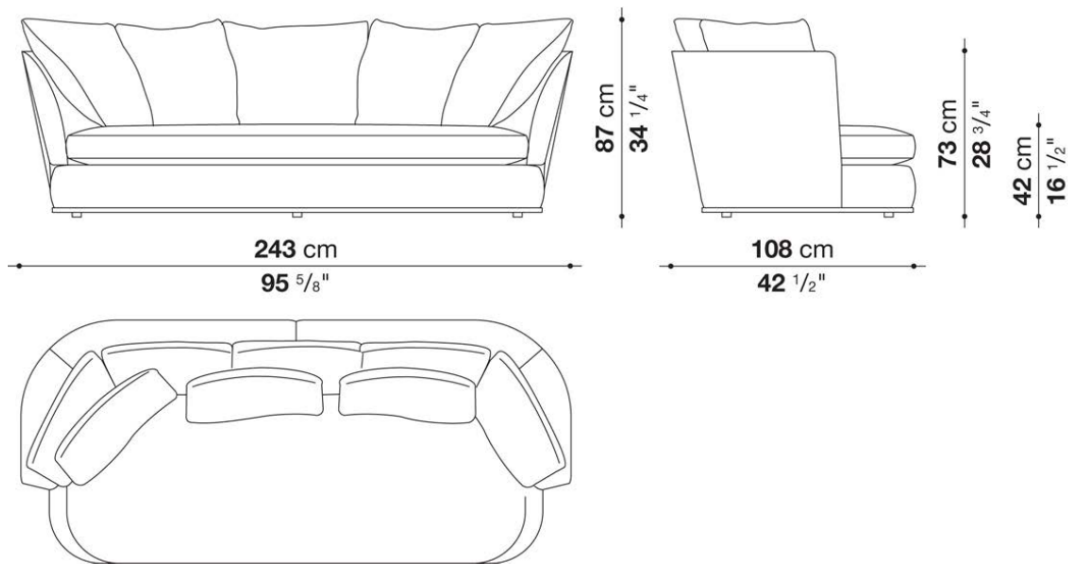

COMPOSITION DATA SHEET

Maxalto Apollo Sofa

Straight Sofa - 95 5/8" L

Inclusions

CODE	DESCRIPTION	QTY	FABRIC/COLOR
APL243	95 5/8" x 42 1/2"	1	TBD