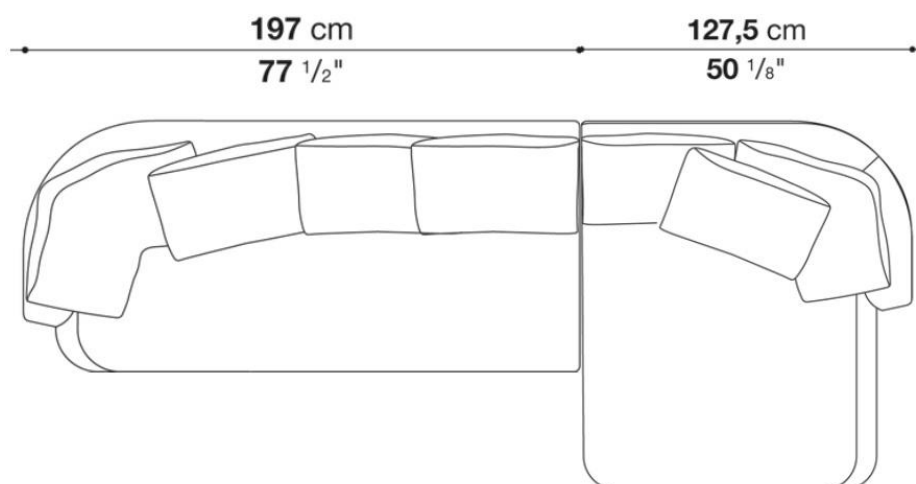

Maxalto Apollo Sofa

CHAISE RIGHT SOFA - 128" L x 55 7/8" W

Inclusions

CODE	DESCRIPTION	QTY FABRIC/COLOR
APL142LD	Right chaise lounge with back cushions	1 TBD
APL197TS	Left terminal element with back cushions	1 TBD