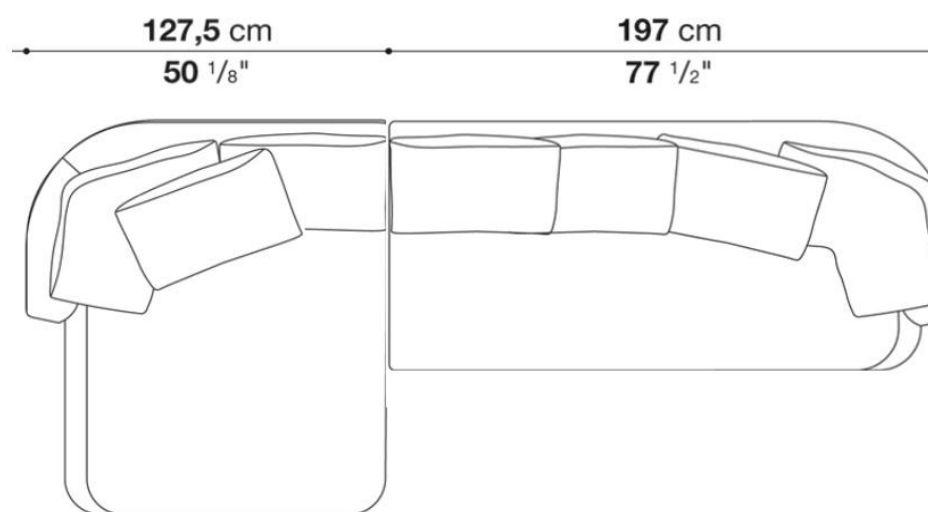

Maxalto Apollo Sofa

CHAISE LEFT SOFA - 128" L x 55 7/8" W

Inclusions

CODE	DESCRIPTION	QTY FABRIC/COLOR
APL142LS	Left chaise lounge with back cushions	1 TBD
APL197TD	Left terminal element with back cushions	1 TBD