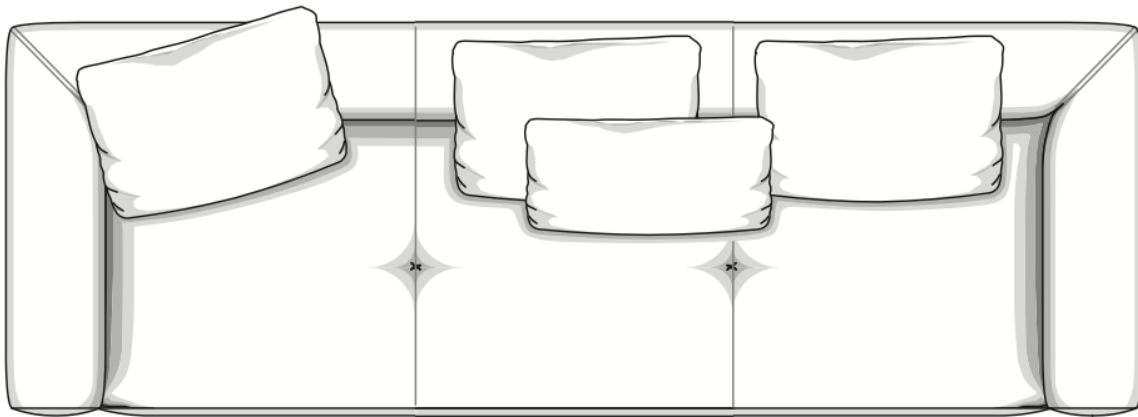

Minotti Connery Sofa

Straight Sofa - 116 7/8" L

• 297 - 116 ⁷/₈ •

Inclusions

CODE	DESCRIPTION	QTY	FABRIC/COLOR
CD297	116 7/8 L x 40 1/8 D x 34 5/8 H	1	TBD