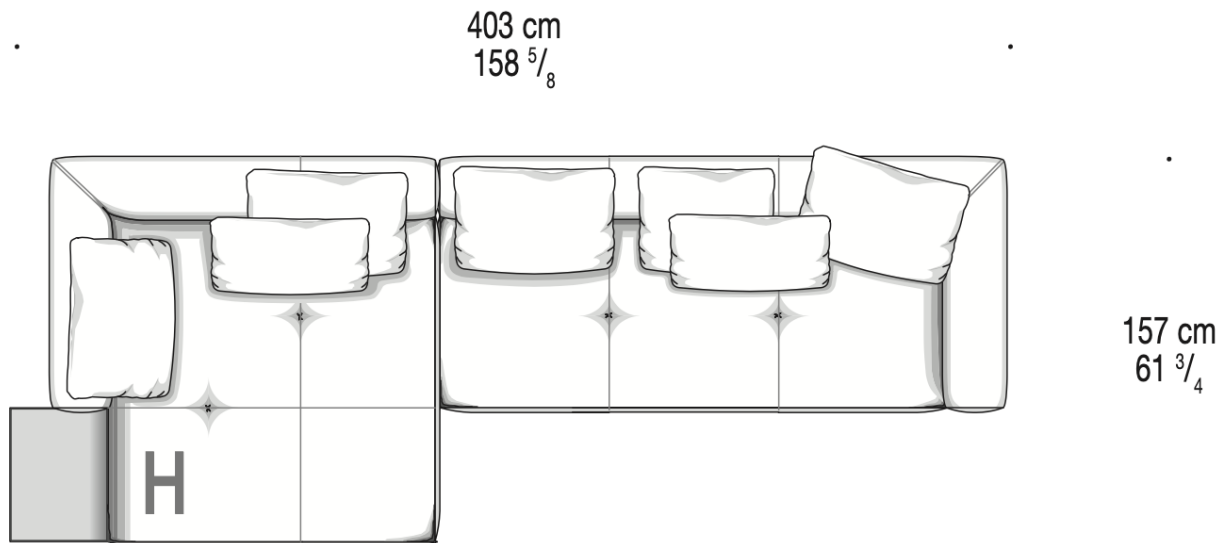

COMPOSITION DATA SHEET

Minotti Connery Sofa

Left Chaise Sofa - 158 5/8" L x 61 3/4" W

Inclusions

CODE	DESCRIPTION	QTY	FABRIC/COLOR
CLSSHFP (w/ leather flap)	68 1/8" L x 61 3/4"W x 34 5/8"H	1	TBD
CT275D	108 1/4"L x 40 1/8"W x 34 5/8 H	1	TBD