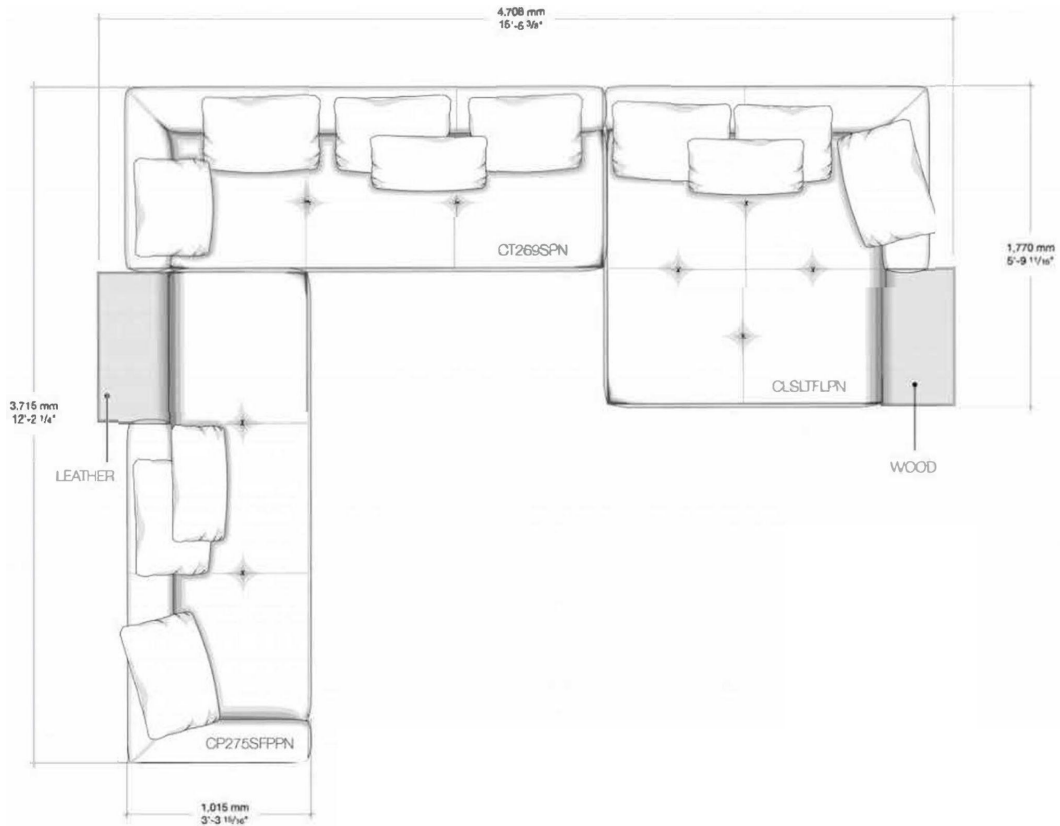

COMPOSITION DATA SHEET

Minotti Connery Sofa

L-Shape w/ Right Chaise Sofa - 15' 5 3/8" L

Inclusions

CODE	DESCRIPTION	QTY	FABRIC/COLOR
CP275SFPPN	L: 15' 5 3/8"	1	TBD
CT269SPN	W: 12' 2 1/4"	1	TBD
CLSLTFLPN	H: 2' 3 11/16"	1	TBD