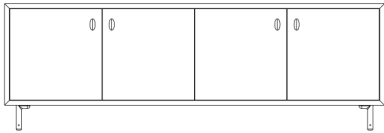

**NOTES**

Classon Sideboard is available in one size and a choice of six different configurations to suit a variety of storage needs. Part of a family of storage furniture including a bedside chest, low chest, and tall chest.

The bottom panel includes holes for cable management.

Drawer interiors are made from basswood, a blond timber with outstanding stability in varying climates, ensuring a smooth-running function. Drawers are detailed with dovetail joinery and a soft-close mechanism.

052 CLASSON SIDEBOARD

By Jason Miller

**SIZE**

W213.5 × D60 × H71 cm  
W84 × D23 1/2 × H28 "

Six possible configurations:

052E

052FL

052FR