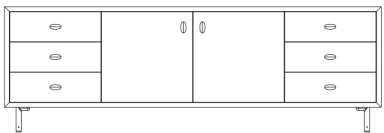

052 CLASSON SIDEBOARD

By Jason Miller

SIZE

W213.5 × D60 × H71 cm
W84 × D23 1/2 × H28 "

Six possible configurations:

052G