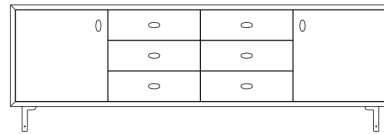

052 CLASSON SIDEBOARD

By Jason Miller

SIZE

W213.5 × D60 × H71 cm
W84 × D23 1/2 × H28 "

Six possible configurations:

052M