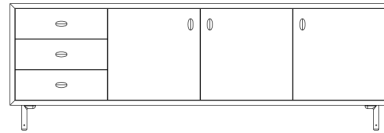

The bottom panel includes holes for cable management.

Drawer interiors are made from basswood, a blond timber with outstanding stability in varying climates, ensuring a smooth-running function. Drawers are detailed with dovetail joinery and a soft-close mechanism.

052 CLASSON SIDEBOARD

By Jason Miller

**SIZE**

W213.5 × D60 × H71 cm  
W84 × D23 1/2 × H28 "

Six possible configurations:

052E

052FL

052FR