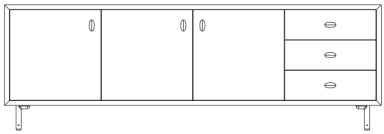

**NOTES**

Classon Sideboard is available in one size and a choice of six different configurations to suit a variety of storage needs. Part of a family of storage furniture including a bedside chest, low chest, and tall chest.

The bottom panel includes holes for cable management.

Drawer interiors are made from basswood, a blond timber with outstanding stability in varying climates, ensuring a smooth-running function. Drawers are detailed with dovetail joinery and a soft-close mechanism.

052 CLASSON SIDEBOARD

By Jason Miller

**SIZE**

W213.5 × D60 × H71 cm  
W84 × D23 1/2 × H28 "

Six possible configurations:

052E

052FL

052FR