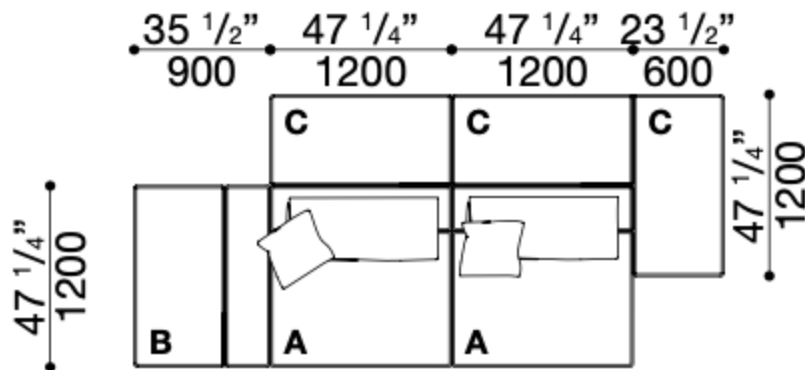

Poliform Westside

Two-sided Sofa - 177 $\frac{1}{4}$ " L

Inclusions

CODE	DESCRIPTION	QTY	FABRIC/COLOR
CE120C	(A) central unit 47 1/4" x 47 1/4"	1	TBD
PH098	(A) headrest 38 1/2"	1	TBD
CE120C	(B) central unit 47 1/4" x 47 1/4"	1	TBD
CB098	(B) backrest cushion w/ roll cushion 38 1/2" x 19 3/4"	1	TBD
CE090C	(C) central unit 47 1/4" x 35 1/2"	1	TBD
CB068	(C) backrest cushion w/ roll-cushion 26 3/4" x 19 3/4"	1	TBD
CE120B	(D) central unit 47 1/4" x 35 1/2"	1	TBD
PO120B	(E) Pouf 47 1/4" x 35 1/2"	1	TBD
CS098	(E) cushion 38 1/2" x 19 3/4"	1	TBD

PO120C	(F) Pouf 47 1/4" x 47 1/4"	1	TBD
PO120B	(G) Pouf 47 1/4" x 35 1/2"	1	TBD
PO120A	(H) Pouf 47 1/4" x 23 1/2"	1	TBD
SM065	(I) Removable backrest 26 3/4" x 19 3/4"	1	TBD
CT065	(I) Cushion 38 1/2" x 13"	1	TBD
CF045	(I) Cushion 17 3/4" x 17 3/4"	1	TBD