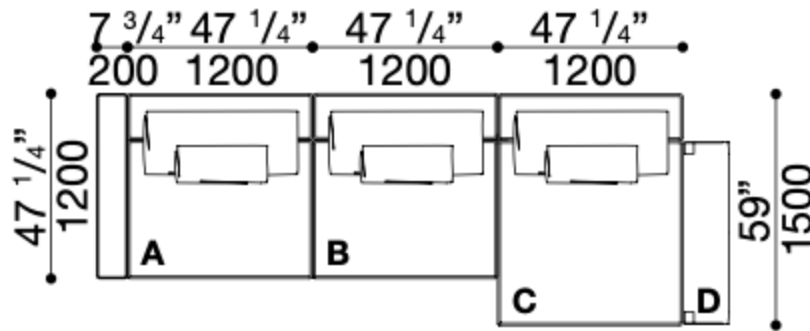

Poliform Westside

Sectional Right Chaise - 149 1/2" L

Inclusions

CODE	DESCRIPTION	QTY	FABRIC/COLOR
TS140C	(A) end unit 55" x 47 1/4"	1	TBD
CB098	(A) backrest cushion w/ roll cushion 38 1/2" x 19 3/4"	1	TBD
CE120C	(B) central unit 47 1/4" x 47 1/4"	1	TBD
CB098	(B) backrest cushion w/ roll cushion 38 1/2" x 19 3/4"	1	TBD
CE120D	(C) central unit	1	TBD
CB098	(C) backrest cushion w/ roll cushion 38 1/2" x 19 3/4"	1	TBD
N/A	(D) westside backside sofa element w/ shelf 46 3/4"	1	TBD
CT065	(D) cushion 25 1/2" x 13"	1	TBD