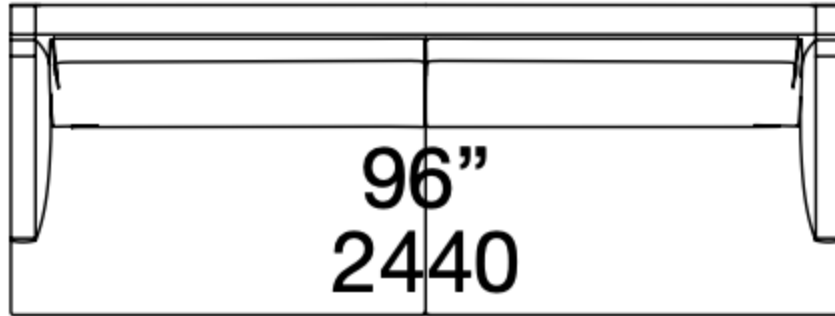

Poliform Bellport

STRAIGHT SOFA - 106 1/4"

106 1/4"
2700

Inclusions

CODE	DESCRIPTION	QTY	FABRIC/COLOR
BED1270T	w/ stretched cover and brown nickel feet	1	TBD