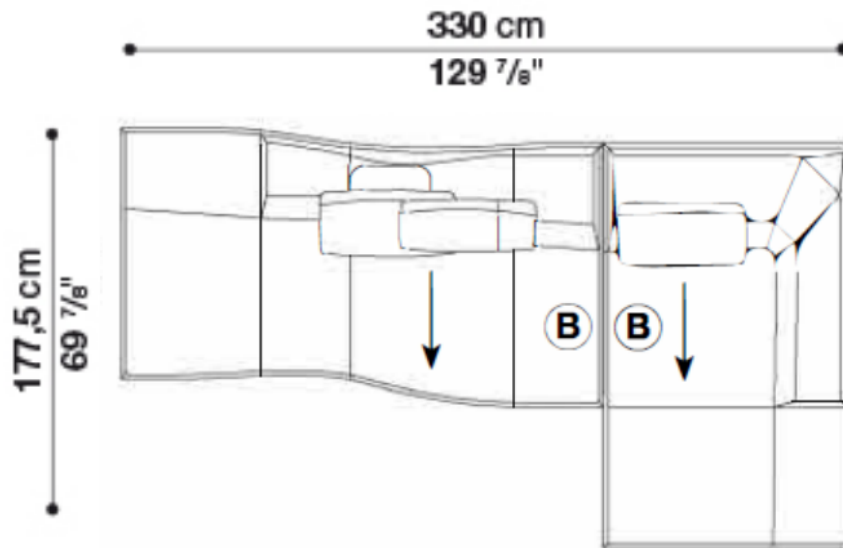

B&B ITALIA BEND - QUICK SHIP**CHAISE RIGHT SECTIONAL SOFA - 129 $\frac{7}{8}$ " x 69 $\frac{7}{8}$ "****Inclusions**

CODE	DESCRIPTION	QTY	FABRIC/COLOR
B177LD		1	Edit 253, Black Stitching
B214CD		1	Edit 253, Black Stitching
BSB	Bend Armrest Support	1	Edit 253, Black Stitching
B40C	Bend Cushion - 24" x 15 $\frac{3}{4}$ "	1	Edit 253, Black Stitching
B55C	Bend Cushion - 24 x 21 $\frac{1}{4}$ "	1	Edit 253, Black Stitching