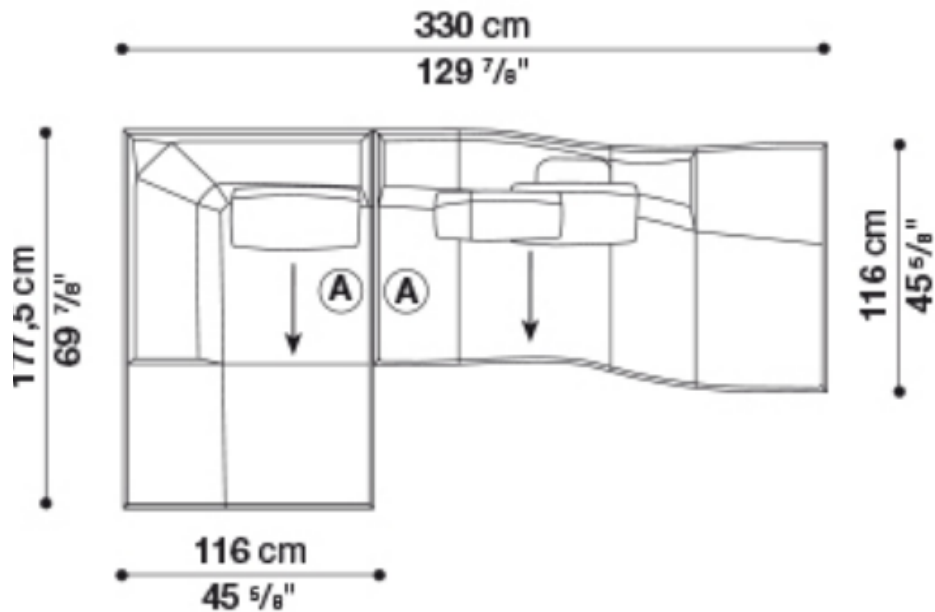

B&B ITALIA BEND - QUICK SHIP**CHAISE LEFT SECTIONAL SOFA - 129 7/8" x 69 7/8"****Inclusions**

CODE	DESCRIPTION	QTY	FABRIC/COLOR
B177LS		1	Edit 253, Black Stitching
B214CS		1	Edit 253, Black Stitching
BSB	Bend Armrest Support	1	Edit 253, Black Stitching
B40C	Bend Cushion - 24" x 15 3/4"	1	Edit 253, Black Stitching
B55C	Bend Cushion - 24 x 21 1/4"	1	Edit 253, Black Stitching