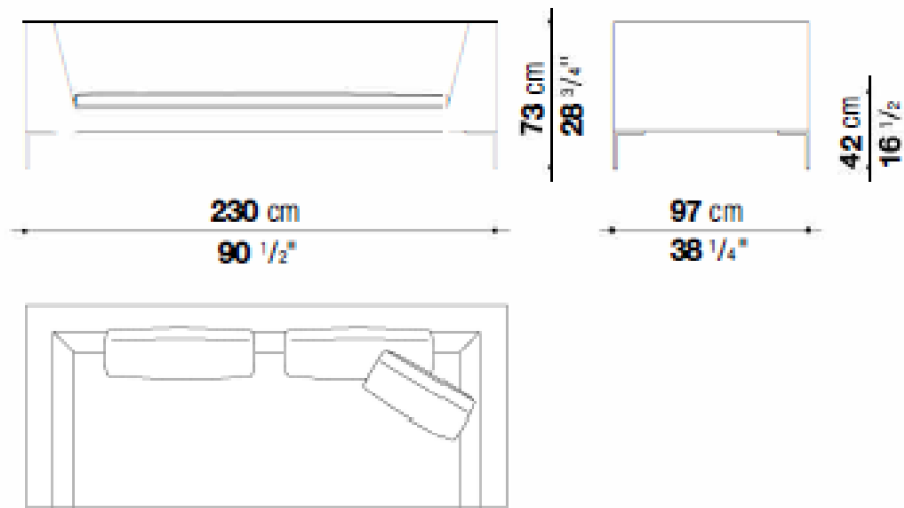

B&B ITALIA CHARLES

STRAIGHT SOFA - 90 1/2"

CH228

Inclusions

CODE	DESCRIPTION	QTY	FABRIC/COLOR
CH228		1	TBD
CH72C	28" x 19" Cushion	2	TBD
CH48C	19" x 19" Cushion	1	TBD