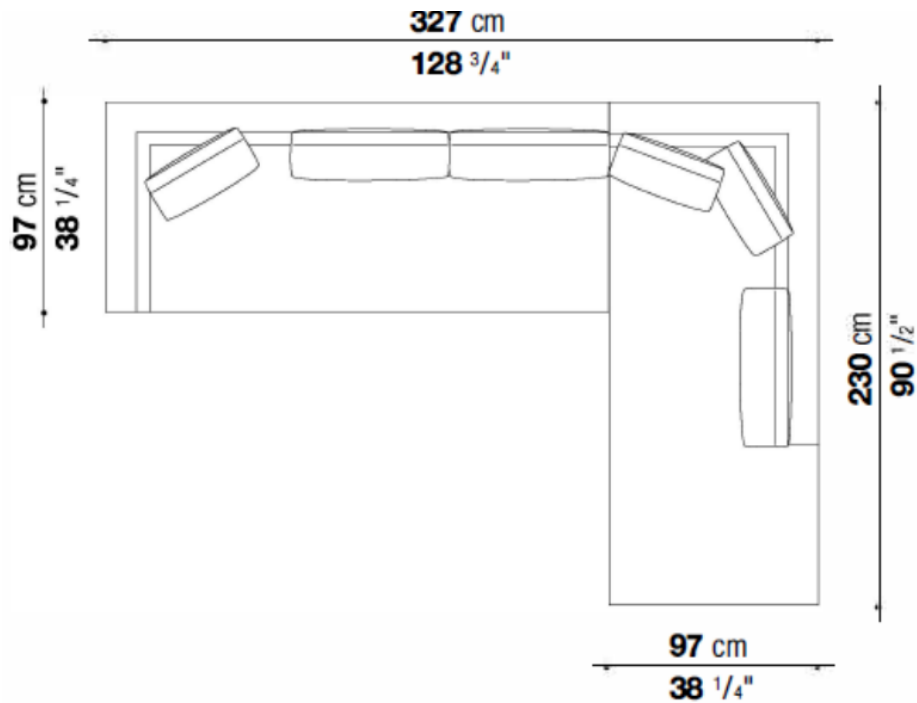

B&B ITALIA CHARLES**CHAISE RIGHT SECTIONAL SOFA - 128 $\frac{3}{4}$ " x 90 $\frac{1}{2}$ "****Inclusions**

CODE	DESCRIPTION	QTY	FABRIC/COLOR
CH228S		1	TBD
CH228LD		1	TBD
CH72C	28" x 19" Cushion	3	TBD
CH48C	19" x 19" Cushion	3	TBD