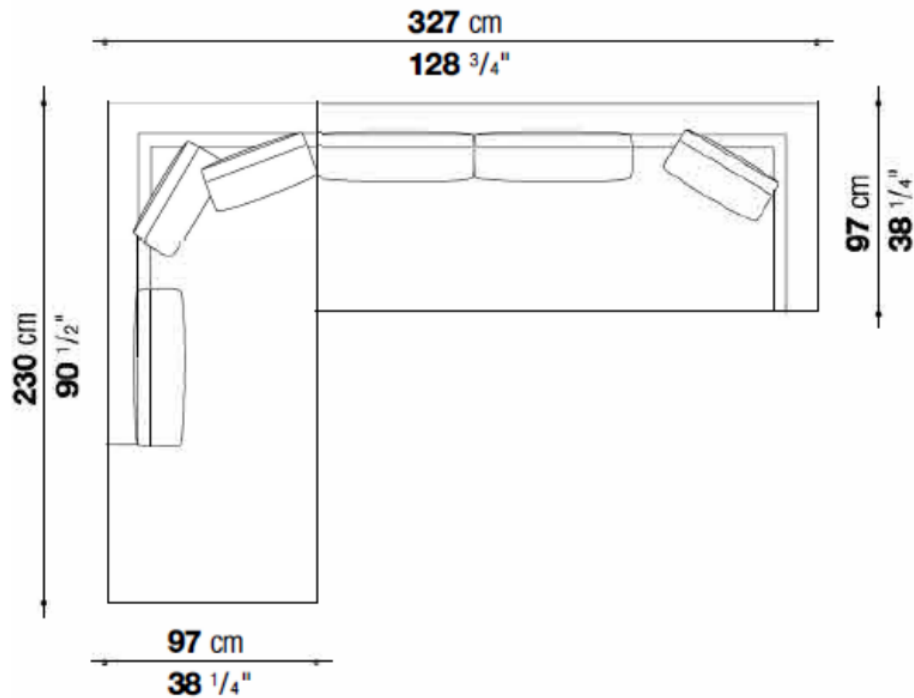

B&B ITALIA CHARLES**CHAISE LEFT SECTIONAL SOFA - 128 $\frac{3}{4}$ " x 90 $\frac{1}{2}$ "****Inclusions**

CODE	DESCRIPTION	QTY	FABRIC/COLOR
CH228D		1	TBD
CH228LS		1	TBD
CH72C	28" x 19" Cushion	3	TBD
CH48C	19" x 19" Cushion	3	TBD