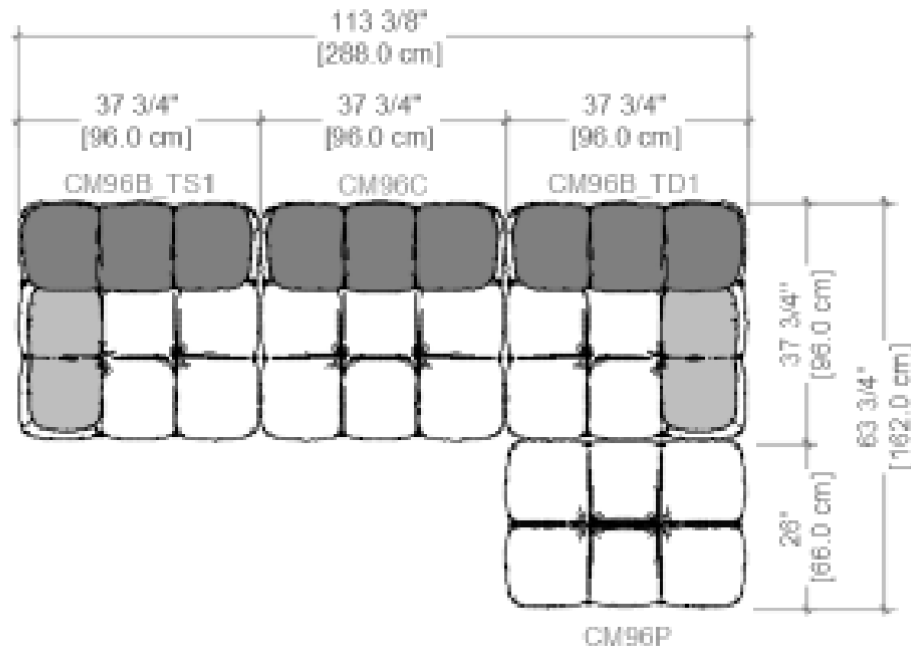

B&B ITALIA CAMALEONDA**SECTIONAL RIGHT SOFA - 113 $\frac{3}{8}$ " x 63 $\frac{3}{4}$ "****Inclusions**

CODE	DESCRIPTION	QTY	FABRIC/COLOR
CM96B_TS1		1	TBD
CM96B_TD1		1	TBD
CM96C		1	TBD
CM96P		1	TBD