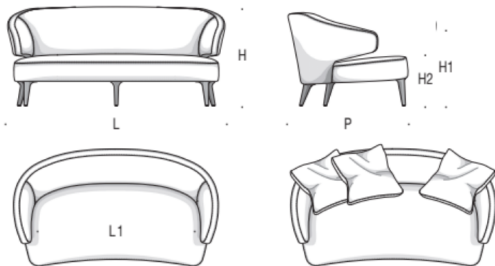

COMPOSITION DATA SHEET

MINOTTI ASTON

STRAIGHT SOFA - 65 $\frac{3}{4}$ "

Divano cm 167
Sofa cm 167
Sofa cm 167
Canapé cm 167

cod. AST168

L	167	L	65 $\frac{3}{4}$	
L1	137	L1	53 $\frac{7}{8}$	
58-64 1,43	P	P	37 $\frac{3}{8}$	8
	H	H	29 $\frac{1}{2}$	
	Bracciolo/Armrest/Armlöhne/Accoudoir	H1	70	H1 27 $\frac{1}{2}$
	Seduta/Seat/Sitzhöhe/Assise	H2	43	H2 16 $\frac{7}{8}$

SET CUSCINI CONSIGLIATI (NON INCLUSI NEL PREZZO): N.3 CM 50X50
SUGGESTED SET OF CUSHIONS (NOT INCLUDED IN THE PRICE): N.3 CM 50X50

Inclusions

CODE	DESCRIPTION	QTY	FABRIC/COLOR
AST168		1	TBD