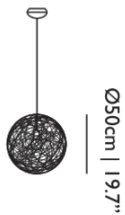

LIGHT DIRECTION

All directions

LIGHT OUTPUT

800 lm

Random Light II / small

Dimensions

Ø50cm | 19.7"

Product

WIDTH 50cm | 19.7"

HEIGHT 50cm | 19.7"

DEPTH 50cm | 19.7"

DIAMETER 50cm | 19.7"

WEIGHT NETTO 1.2kg | 2.65lbs

Packaging

WIDTH 51cm | 20.1"

HEIGHT 53cm | 20.9"

CUBAGE 0.14m³ | 4.87ft³

LENGTH 51cm | 20.1"

WEIGHT 2.5kg | 5.51lbs

Technical CE

MATERIAL

Sphere from fiberglass with epoxy resin, chromed steel pendant

ENERGY LABEL

A++ to E

LIGHTSOURCE TYPE

Incandescent

LIGHTSOURCE INCLUDED

Yes

NUMBER OF LIGHTSOURCES

1

DIAMETER SHADE

50cm | 19.7"

INPUT VOLTAGE

220-240

FREQUENCY

50/60

MAX POWER CONSUMPTION

60W

DIMMABLE

Yes

LAMPHOLDER

E27

RECOMMENDED LIGHTSOURCE

60W MAX type G, 10W LED light included

LIFETIME

50000 hours

CABLE COLOUR

Black

CABLE LENGTH

400cm | 157.5"; 1000cm | 393.7"

CANOPY

Pebble II Black, ABS

CRI

90

LIGHT DIRECTION

All directions

LIGHT OUTPUT

800 lm