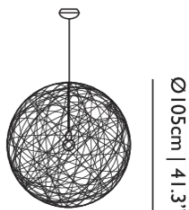

Detailing

The open and random texture of the Random Light plays with shadow while it emits a soft glow.

Colours

Black

White

Random Light II / large

Dimensions

Ø105cm | 41.3"

Product

WIDTH 105cm | 41.3"
HEIGHT 105cm | 41.3"
DEPTH 105cm | 41.3"
DIAMETER 105cm | 41.3"
WEIGHT NETTO 2.5kg | 5.51lbs

Packaging

WIDTH 110cm | 43.3"
HEIGHT 110cm | 43.3"
CUBAGE 1.33m³ | 47ft³
LENGTH 110cm | 43.3"
WEIGHT 13.5kg | 29.76lbs