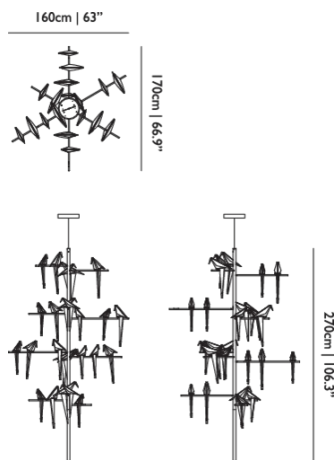

Detailing

These sunlit birds are free to swing when softly touched, gently glowing and bringing along the promise of spring.

Colours

Brass and white

Perch Light Tree

Dimensions

Product

WIDTH 170cm | 66.9"
HEIGHT 270cm | 106.3"
DEPTH 160cm | 63"
WEIGHT NETTO 225kg | 496.04lbs

Packaging

WIDTH 180cm | 70.9"
HEIGHT 222cm | 87.4"
CUBAGE 7.19m³ | 254.01ft³
LENGTH 180cm | 70.9"
WEIGHT 225kg | 496.04lbs

Technical CE

MATERIAL

Steel and aluminium frame with polypropylene (PP) and synthetic paper birds.

LAMPHOLDER

LED (Solid state)

LIFETIME

50000 hours

CABLE COLOUR

Black

CABLE LENGTH

1000cm | 393.7"

Matching steel cylinder

COLOUR TEMPERATUE**CRI**

3000 K

80

LIGHT DIRECTION**LIGHT OUTPUT**

All directions

2340 lm

Dimmer