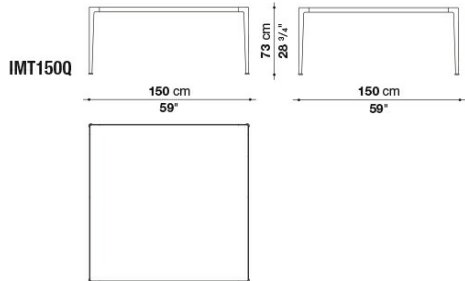

Technical drawings

IMT150Q