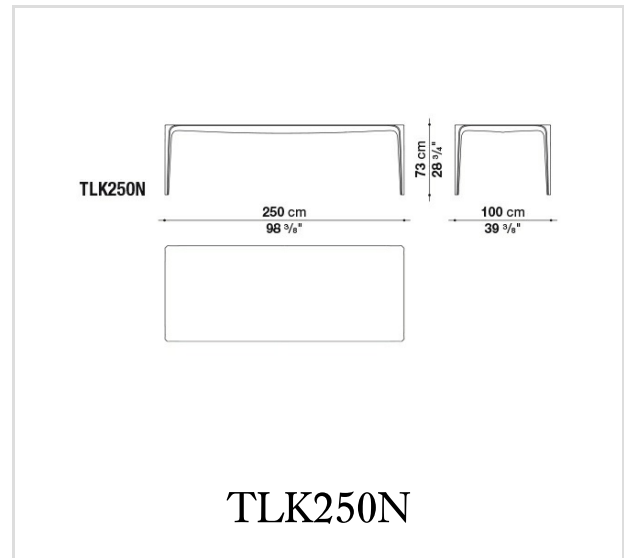


Link

TABLES

Jakob Wagner

Description

A single piece, moulded and continuous, with no joints, exploits the properties of Cristalplant® to achieve a very smooth and soft material effect. Available only in one colour, blinding bright white.

Technical information

Top and legs:

white Cristalplant Outdoor® (natural mineral filler of phosphate of aluminium with polyester acrylate resin)

Technical drawings

B&B Italia reserves the right to make technological and aesthetic improvements to its models, including changes to the sizes and materials, without notice. The technical drawings do not define the details of the product. The measurements shown are indicative and may undergo changes. In particular, the dimensions relevant to the padded parts are subject to usage tolerances over time caused by the normal adjustment of the padding. For the specific information, please contact the dealer closest to you.