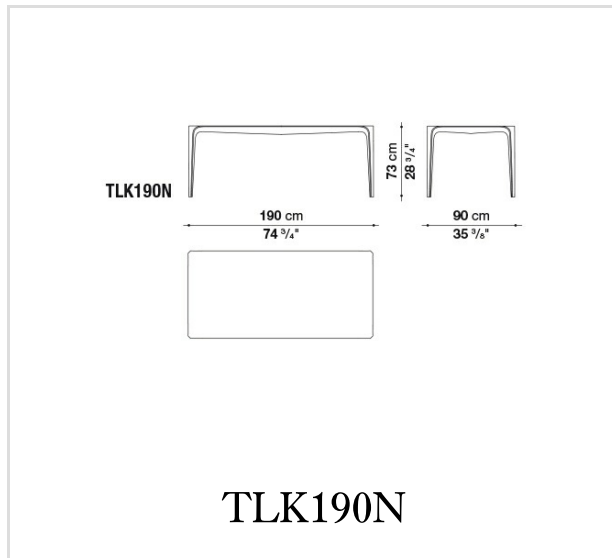


Link

TABLES

Jakob Wagner

Description

A single piece, moulded and continuous, with no joints, exploits the properties of Cristalplant® to achieve a very smooth and soft material effect. Available only in one colour, blinding bright white.

Technical information

Top and legs:

white Cristalplant Outdoor® (natural mineral filler of phosphate of aluminium with polyester acrylate resin)

Technical drawings

B&B Italia reserves the right to make technological and aesthetic improvements to its models, including changes to the sizes and materials, without notice. The technical drawings do not define the details of the product. The measurements shown are indicative and may undergo changes. In particular, the dimensions relevant to the padded parts are subject to usage tolerances over time caused by the normal adjustment of the padding. For the specific information, please contact the dealer closest to you.