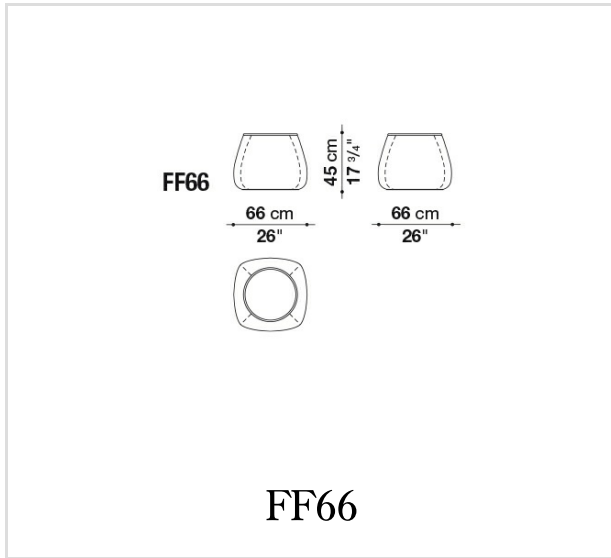

Technical information

Internal frame:

orange thermoplastic material

Internal frame upholstery:

flakes of polyurethane and PET, synthetic fibre cover

Tray:

chalk white painted, black painted or with burnished copper finish steel sheet

Cover:

fabric or leather

Technical drawings

B&B Italia reserves the right to make technological and aesthetic improvements to its models, including changes to the sizes and materials, without notice. The technical drawings do not define the details of the product. The measurements shown are indicative and may undergo changes. In particular, the dimensions relevant to the padded parts are subject to usage tolerances over time caused by the normal adjustment of the padding. For the specific information, please contact the dealer closest to you.