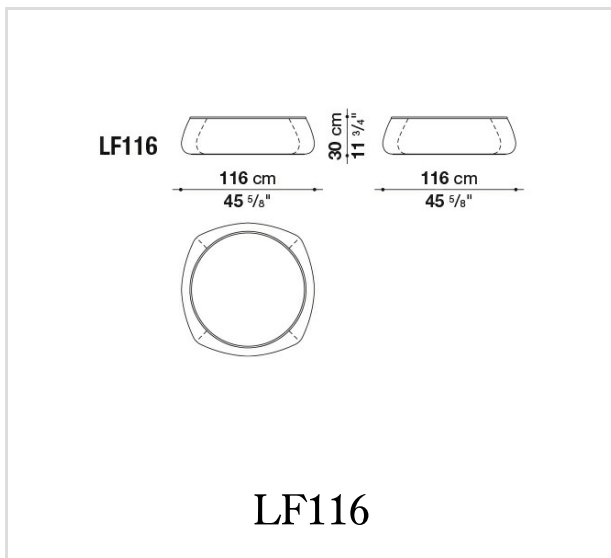

Technical information

Internal frame:

orange thermoplastic material

Internal frame upholstery:

flakes of polyurethane and PET, synthetic fibre cover

Tray:

chalk white painted, black painted or with burnished copper finish steel sheet

Cover:

fabric or leather

Technical drawings

B&B Italia reserves the right to make technological and aesthetic improvements to its models, including changes to the sizes and materials, without notice. The technical drawings do not define the details of the product. The measurements shown are indicative and may undergo changes. In particular, the dimensions relevant to the padded parts are subject to usage tolerances over time caused by the normal adjustment of the padding. For the specific information, please contact the dealer closest to you.