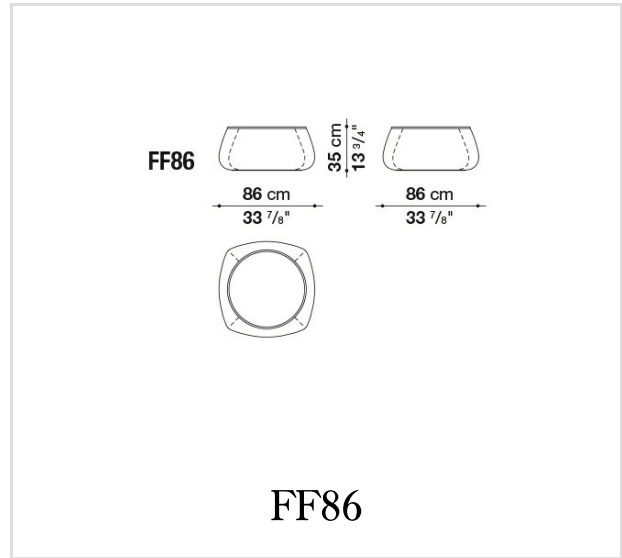

Technical information

Internal frame:

orange thermoplastic material

Internal frame upholstery:

flakes of polyurethane and PET, synthetic fibre cover

Tray:

chalk white painted, black painted or with burnished copper finish steel sheet

Cover:

fabric or leather

Technical drawings

B&B Italia reserves the right to make technological and aesthetic improvements to its models, including changes to the sizes and materials, without notice. The technical drawings do not define the details of the product. The measurements shown are indicative and may undergo changes. In particular, the dimensions relevant to the padded parts are subject to usage tolerances over time caused by the normal adjustment of the padding. For the specific information, please contact the dealer closest to you.