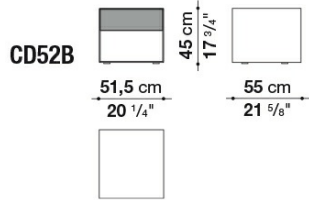

Technical drawings

CD52B