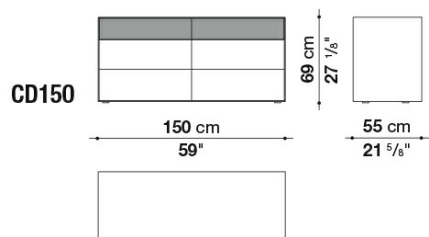

Technical information

Storage unit external frame:
satin painted wood fibre panels

Drawer fronts:
satin or glossy painted wood particles panel

Drawer internal finish:
grey melamine faced wood particles panel

Drawer runners:
TIP-ON fully extractible

Technical drawings

CD52B

CD77

CD90SX

CD90DX

CD120

CD52A

CD92

CD122

CD150

B&B Italia reserves the right to make technological and aesthetic improvements to its models, including changes to the sizes and materials, without notice. The technical drawings do not define the details of the product. The measurements shown are indicative and may undergo changes. In particular, the dimensions relevant to the padded parts are subject to usage tolerances over time caused by the normal adjustment of the padding. For the specific information, please contact the dealer closest to you.