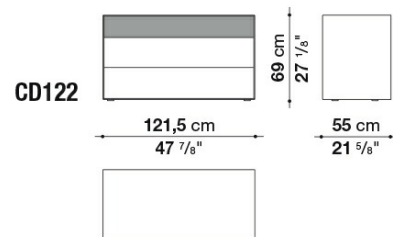

Technical information

Storage unit external frame:
satin painted wood fibre panels

Drawer fronts:
satin or glossy painted wood particles panel

Drawer internal finish:
grey melamine faced wood particles panel

Drawer runners:
TIP-ON fully extractible

Technical drawings

CD52B

CD77

CD90SX

CD90DX

CD120

CD52A

CD92

CD122

CD150

B&B Italia reserves the right to make technological and aesthetic improvements to its models, including changes to the sizes and materials, without notice. The technical drawings do not define the details of the product. The measurements shown are indicative and may undergo changes. In particular, the dimensions relevant to the padded parts are subject to usage tolerances over time caused by the normal adjustment of the padding. For the specific information, please contact the dealer closest to you.