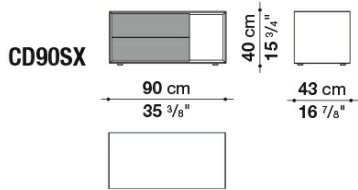

Technical information

Storage unit external frame:
satin painted wood fibre panels

Drawer fronts:
satin or glossy painted wood particles panel

Drawer internal finish:
grey melamine faced wood particles panel

Drawer runners:
TIP-ON fully extractible

Technical drawings

CD52B

CD77

CD90SX

CD90DX

CD120

CD52A