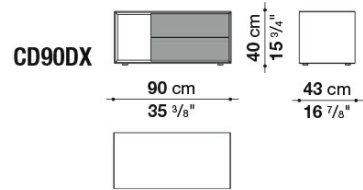

Technical information

Storage unit external frame:
satin painted wood fibre panels

Drawer fronts:
satin or glossy painted wood particles panel

Drawer internal finish:
grey melamine faced wood particles panel

Drawer runners:
TIP-ON fully extractible

Technical drawings

CD52B

CD77

CD90SX

CD90DX

CD120

CD52A