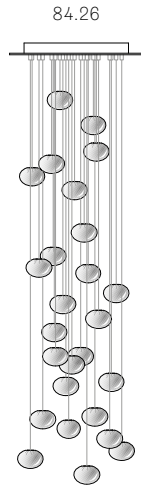

± Ø110 - 120mm

Image shown above 84.14 with round canopy

Series	84
Mounting	Ceiling mounted
Glass Colour	Clear
Lamp	1W LED, 2700K, 100lm (2500K and 3000K options available) 10W Xenon, 2600K, 81lm
Coaxial Length	3000mm standard / up to 30500mm maximum Adjustable length: 84.1 - 84.9 Non-adjustable Length: 84.11 - 84.61
Canopy Finishes	84.1 - 84.7: white, black or brushed nickel canopy 84.9 - 84.61: white canopy
Materials	Blown glass, copper mesh, braided metal coaxial cable, electrical components, steel canopy
Power Supply	Integral Remote mounted for 84.1m Bocci recommends remote mounting power supplies for ease of long-term maintenance.
Environment	Indoor, dry location. IP30
Note	Every single Bocci product is handmade. Each one is variously blown, poured, carved, polished, packed and dispatched directly by us. As such, no two products are identical; they are individual, irregular expressions of our research.
Patent #	US Patent pending EU 003611144-0001 to 0004

Certifications

Weight (kg)

Round

84.1	2
84.3	6.5
84.5	10.7
84.7	15.2
84.13	29.6
84.14	40.2
84.26	67.7
84.36	91.4
84.19	45.8
84.37	84.8
84.61	139

Square

84.11	36.6
84.26	69.5
84.36	113.4

Rectangle

84.9	28.2
84.11	36.6
84.14	39.5
84.20	67.7
84.26	80
84.36	91.8

ADJUSTABLE LENGTH

NON-ADJUSTABLE LENGTH

Best practices for wiring multiple single pendant fixtures with remote mounted power supplies:

- Multiple single pendant fixtures should be wired in parallel. DO NOT wire in series.
- Bocci recommends a home run line for each fixture location to avoid significant voltage drop.
- Calculations for distance to the power supply, or required wire gauge in order to avoid voltage drop, are the responsibility of the installing party.

All dimensions are in millimeters (mm) unless otherwise specified.

NON-ADJUSTABLE LENGTH

up to 3000
standard
up to 30500
custom

1000 x 335

600

1100 x 370

755

All dimensions are in millimeters (mm)
unless otherwise specified.