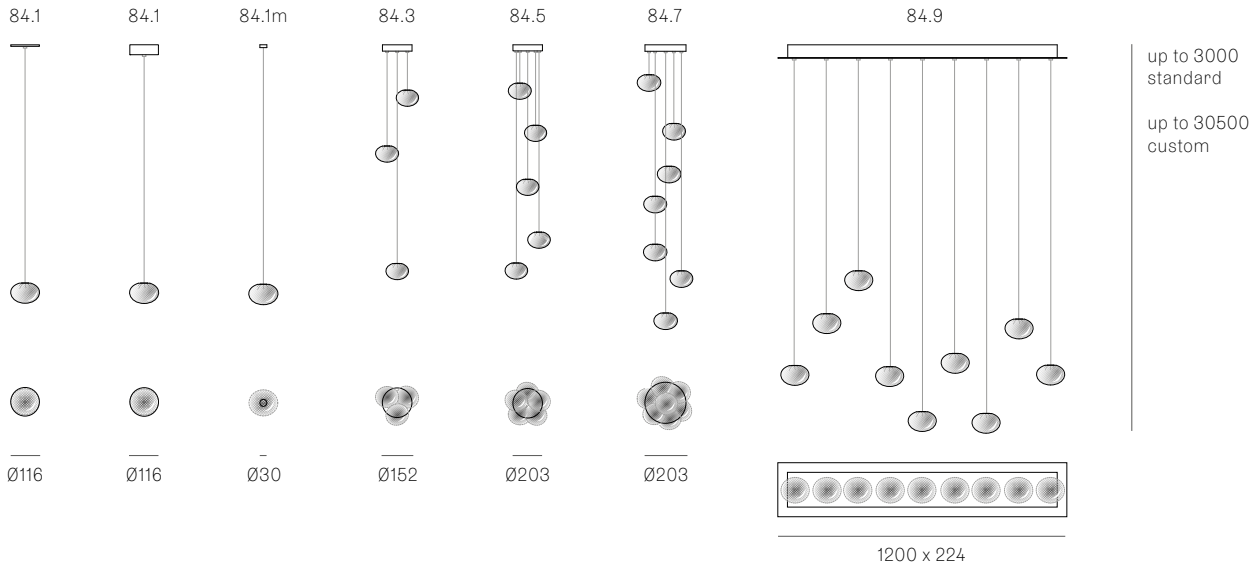

± Ø110 - 120mm

Image shown above 84.14 with round canopy

Series	84
Mounting	Ceiling mounted
Glass Colour	Clear
Lamp	1W LED, 2700K, 100lm (2500K and 3000K options available) 10W Xenon, 2600K, 81lm
Coaxial Length	3000mm standard / up to 30500mm maximum Adjustable length: 84.1 - 84.9 Non-adjustable Length: 84.11 - 84.61
Canopy Finishes	84.1 - 84.7: white, black or brushed nickel canopy 84.9 - 84.61: white canopy
Materials	Blown glass, copper mesh, braided metal coaxial cable, electrical components, steel canopy
Power Supply	Integral Remote mounted for 84.1m Bocci recommends remote mounting power supplies for ease of long-term maintenance.
Environment	Indoor, dry location. IP30
Note	Every single Bocci product is handmade. Each one is variously blown, poured, carved, polished, packed and dispatched directly by us. As such, no two products are identical; they are individual, irregular expressions of our research.
Patent #	US Patent pending EU 003611144-0001 to 0004

Certifications

Weight (kg)

Round

84.1	2
84.3	6.5
84.5	10.7
84.7	15.2
84.13	29.6
84.14	40.2
84.26	67.7
84.36	91.4
84.19	45.8
84.37	84.8
84.61	139

Square

84.11	36.6
84.26	69.5
84.36	113.4

Rectangle

84.9	28.2
84.11	36.6
84.14	39.5
84.20	67.7
84.26	80
84.36	91.8

ADJUSTABLE LENGTH

NON-ADJUSTABLE LENGTH

Best practices for wiring multiple single pendant fixtures with remote mounted power supplies:

- Multiple single pendant fixtures should be wired in parallel. DO NOT wire in series.
- Bocci recommends a home run line for each fixture location to avoid significant voltage drop.
- Calculations for distance to the power supply, or required wire gauge in order to avoid voltage drop, are the responsibility of the installing party.

All dimensions are in millimeters (mm) unless otherwise specified.

NON-ADJUSTABLE LENGTH

up to 3000
standard
up to 30500
custom

1000 x 335

600

1100 x 370

755

All dimensions are in millimeters (mm)
unless otherwise specified.