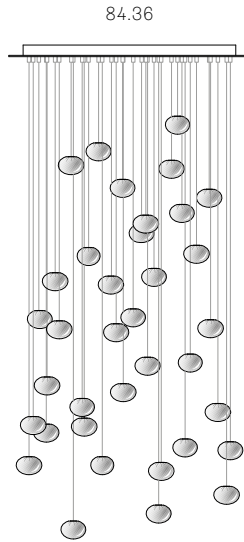

± Ø110 - 120mm

Image shown above 84.14 with round canopy

Series	84
Mounting	Ceiling mounted
Glass Colour	Clear
Lamp	1W LED, 2700K, 100lm (2500K and 3000K options available) 10W Xenon, 2600K, 81lm
Coaxial Length	3000mm standard / up to 30500mm maximum Adjustable length: 84.1 - 84.9 Non-adjustable Length: 84.11 - 84.61
Canopy Finishes	84.1 - 84.7: white, black or brushed nickel canopy 84.9 - 84.61: white canopy
Materials	Blown glass, copper mesh, braided metal coaxial cable, electrical components, steel canopy
Power Supply	Integral Remote mounted for 84.1m Bocci recommends remote mounting power supplies for ease of long-term maintenance.
Environment	Indoor, dry location. IP30
Note	Every single Bocci product is handmade. Each one is variously blown, poured, carved, polished, packed and dispatched directly by us. As such, no two products are identical; they are individual, irregular expressions of our research.
Patent #	US Patent pending EU 003611144-0001 to 0004

Certifications

Weight (kg)

Round

84.1	2
84.3	6.5
84.5	10.7
84.7	15.2
84.13	29.6
84.14	40.2
84.26	67.7
84.36	91.4
84.19	45.8
84.37	84.8
84.61	139

Square

84.11	36.6
84.26	69.5
84.36	113.4

Rectangle

84.9	28.2
84.11	36.6
84.14	39.5
84.20	67.7
84.26	80
84.36	91.8

ADJUSTABLE LENGTH

NON-ADJUSTABLE LENGTH

Best practices for wiring multiple single pendant fixtures with remote mounted power supplies:

- Multiple single pendant fixtures should be wired in parallel. DO NOT wire in series.
- Bocci recommends a home run line for each fixture location to avoid significant voltage drop.
- Calculations for distance to the power supply, or required wire gauge in order to avoid voltage drop, are the responsibility of the installing party.

All dimensions are in millimeters (mm) unless otherwise specified.

NON-ADJUSTABLE LENGTH

up to 3000
standard
up to 30500
custom

1000 x 335

600

1100 x 370

755

All dimensions are in millimeters (mm)
unless otherwise specified.