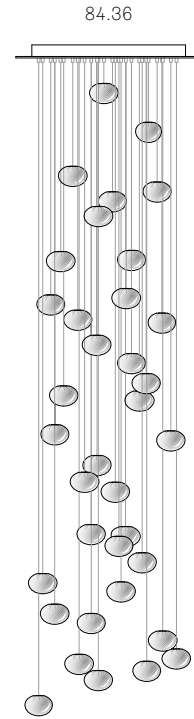

± Ø110 - 120mm

Image shown above 84.14 with round canopy

Series	84
Mounting	Ceiling mounted
Glass Colour	Clear
Lamp	1W LED, 2700K, 100lm (2500K and 3000K options available) 10W Xenon, 2600K, 81lm
Coaxial Length	3000mm standard / up to 30500mm maximum Adjustable length: 84.1 - 84.9 Non-adjustable Length: 84.11 - 84.61
Canopy Finishes	84.1 - 84.7: white, black or brushed nickel canopy 84.9 - 84.61: white canopy
Materials	Blown glass, copper mesh, braided metal coaxial cable, electrical components, steel canopy
Power Supply	Integral Remote mounted for 84.1m Bocci recommends remote mounting power supplies for ease of long-term maintenance.
Environment	Indoor, dry location. IP30
Note	Every single Bocci product is handmade. Each one is variously blown, poured, carved, polished, packed and dispatched directly by us. As such, no two products are identical; they are individual, irregular expressions of our research.
Patent #	US Patent pending EU 003611144-0001 to 0004

Certifications

Weight (kg)

Round

84.1	2
84.3	6.5
84.5	10.7
84.7	15.2
84.13	29.6
84.14	40.2
84.26	67.7
84.36	91.4
84.19	45.8
84.37	84.8
84.61	139

Square

84.11	36.6
84.26	69.5
84.36	113.4

Rectangle

84.9	28.2
84.11	36.6
84.14	39.5
84.20	67.7
84.26	80
84.36	91.8

ADJUSTABLE LENGTH

NON-ADJUSTABLE LENGTH

Best practices for wiring multiple single pendant fixtures with remote mounted power supplies:

- Multiple single pendant fixtures should be wired in parallel. DO NOT wire in series.
- Bocci recommends a home run line for each fixture location to avoid significant voltage drop.
- Calculations for distance to the power supply, or required wire gauge in order to avoid voltage drop, are the responsibility of the installing party.

All dimensions are in millimeters (mm) unless otherwise specified.

NON-ADJUSTABLE LENGTH

up to 3000
standard
up to 30500
custom

1000 x 335

600

1100 x 370

755

All dimensions are in millimeters (mm)
unless otherwise specified.