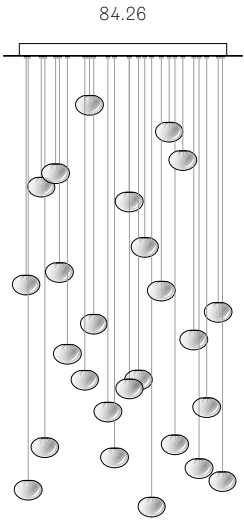

± Ø110 - 120mm

Image shown above 84.14 with round canopy

Series	84
Mounting	Ceiling mounted
Glass Colour	Clear
Lamp	1W LED, 2700K, 100lm (2500K and 3000K options available) 10W Xenon, 2600K, 81lm
Coaxial Length	3000mm standard / up to 30500mm maximum Adjustable length: 84.1 - 84.9 Non-adjustable Length: 84.11 - 84.61
Canopy Finishes	84.1 - 84.7: white, black or brushed nickel canopy 84.9 - 84.61: white canopy
Materials	Blown glass, copper mesh, braided metal coaxial cable, electrical components, steel canopy
Power Supply	Integral Remote mounted for 84.1m Bocci recommends remote mounting power supplies for ease of long-term maintenance.
Environment	Indoor, dry location. IP30
Note	Every single Bocci product is handmade. Each one is variously blown, poured, carved, polished, packed and dispatched directly by us. As such, no two products are identical; they are individual, irregular expressions of our research.
Patent #	US Patent pending EU 003611144-0001 to 0004

Certifications

Weight (kg)

Round

84.1	2
84.3	6.5
84.5	10.7
84.7	15.2
84.13	29.6
84.14	40.2
84.26	67.7
84.36	91.4
84.19	45.8
84.37	84.8
84.61	139

Square

84.11	36.6
84.26	69.5
84.36	113.4

Rectangle

84.9	28.2
84.11	36.6
84.14	39.5
84.20	67.7
84.26	80
84.36	91.8

ADJUSTABLE LENGTH

NON-ADJUSTABLE LENGTH

Best practices for wiring multiple single pendant fixtures with remote mounted power supplies:

- Multiple single pendant fixtures should be wired in parallel. DO NOT wire in series.
- Bocci recommends a home run line for each fixture location to avoid significant voltage drop.
- Calculations for distance to the power supply, or required wire gauge in order to avoid voltage drop, are the responsibility of the installing party.

All dimensions are in millimeters (mm) unless otherwise specified.

NON-ADJUSTABLE LENGTH

up to 3000
standard
up to 30500
custom

1000 x 335

600

1100 x 370

755

All dimensions are in millimeters (mm)
unless otherwise specified.