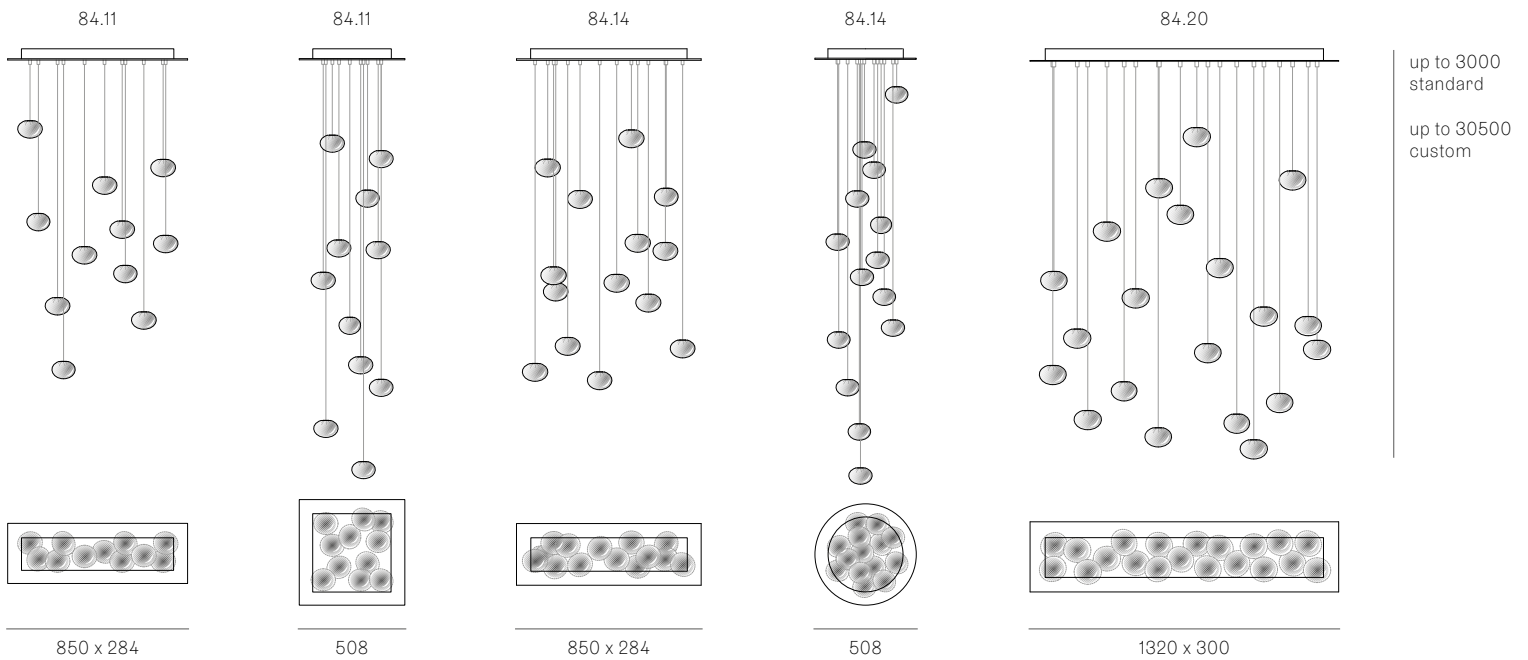

± Ø110 - 120mm

Image shown above 84.14 with round canopy

Series	84
Mounting	Ceiling mounted
Glass Colour	Clear
Lamp	1W LED, 2700K, 100lm (2500K and 3000K options available) 10W Xenon, 2600K, 81lm
Coaxial Length	3000mm standard / up to 30500mm maximum Adjustable length: 84.1 - 84.9 Non-adjustable Length: 84.11 - 84.61
Canopy Finishes	84.1 - 84.7: white, black or brushed nickel canopy 84.9 - 84.61: white canopy
Materials	Blown glass, copper mesh, braided metal coaxial cable, electrical components, steel canopy
Power Supply	Integral Remote mounted for 84.1m Bocci recommends remote mounting power supplies for ease of long-term maintenance.
Environment	Indoor, dry location. IP30
Note	Every single Bocci product is handmade. Each one is variously blown, poured, carved, polished, packed and dispatched directly by us. As such, no two products are identical; they are individual, irregular expressions of our research.
Patent #	US Patent pending EU 003611144-0001 to 0004

Certifications

Weight (kg)

Round

84.1	2
84.3	6.5
84.5	10.7
84.7	15.2
84.13	29.6
84.14	40.2
84.26	67.7
84.36	91.4
84.19	45.8
84.37	84.8
84.61	139

Square

84.11	36.6
84.26	69.5
84.36	113.4

Rectangle

84.9	28.2
84.11	36.6
84.14	39.5
84.20	67.7
84.26	80
84.36	91.8

ADJUSTABLE LENGTH

NON-ADJUSTABLE LENGTH

Best practices for wiring multiple single pendant fixtures with remote mounted power supplies:

- Multiple single pendant fixtures should be wired in parallel. DO NOT wire in series.
- Bocci recommends a home run line for each fixture location to avoid significant voltage drop.
- Calculations for distance to the power supply, or required wire gauge in order to avoid voltage drop, are the responsibility of the installing party.

All dimensions are in millimeters (mm) unless otherwise specified.

NON-ADJUSTABLE LENGTH

up to 3000
standard
up to 30500
custom

1000 x 335

600

1100 x 370

755

All dimensions are in millimeters (mm)
unless otherwise specified.